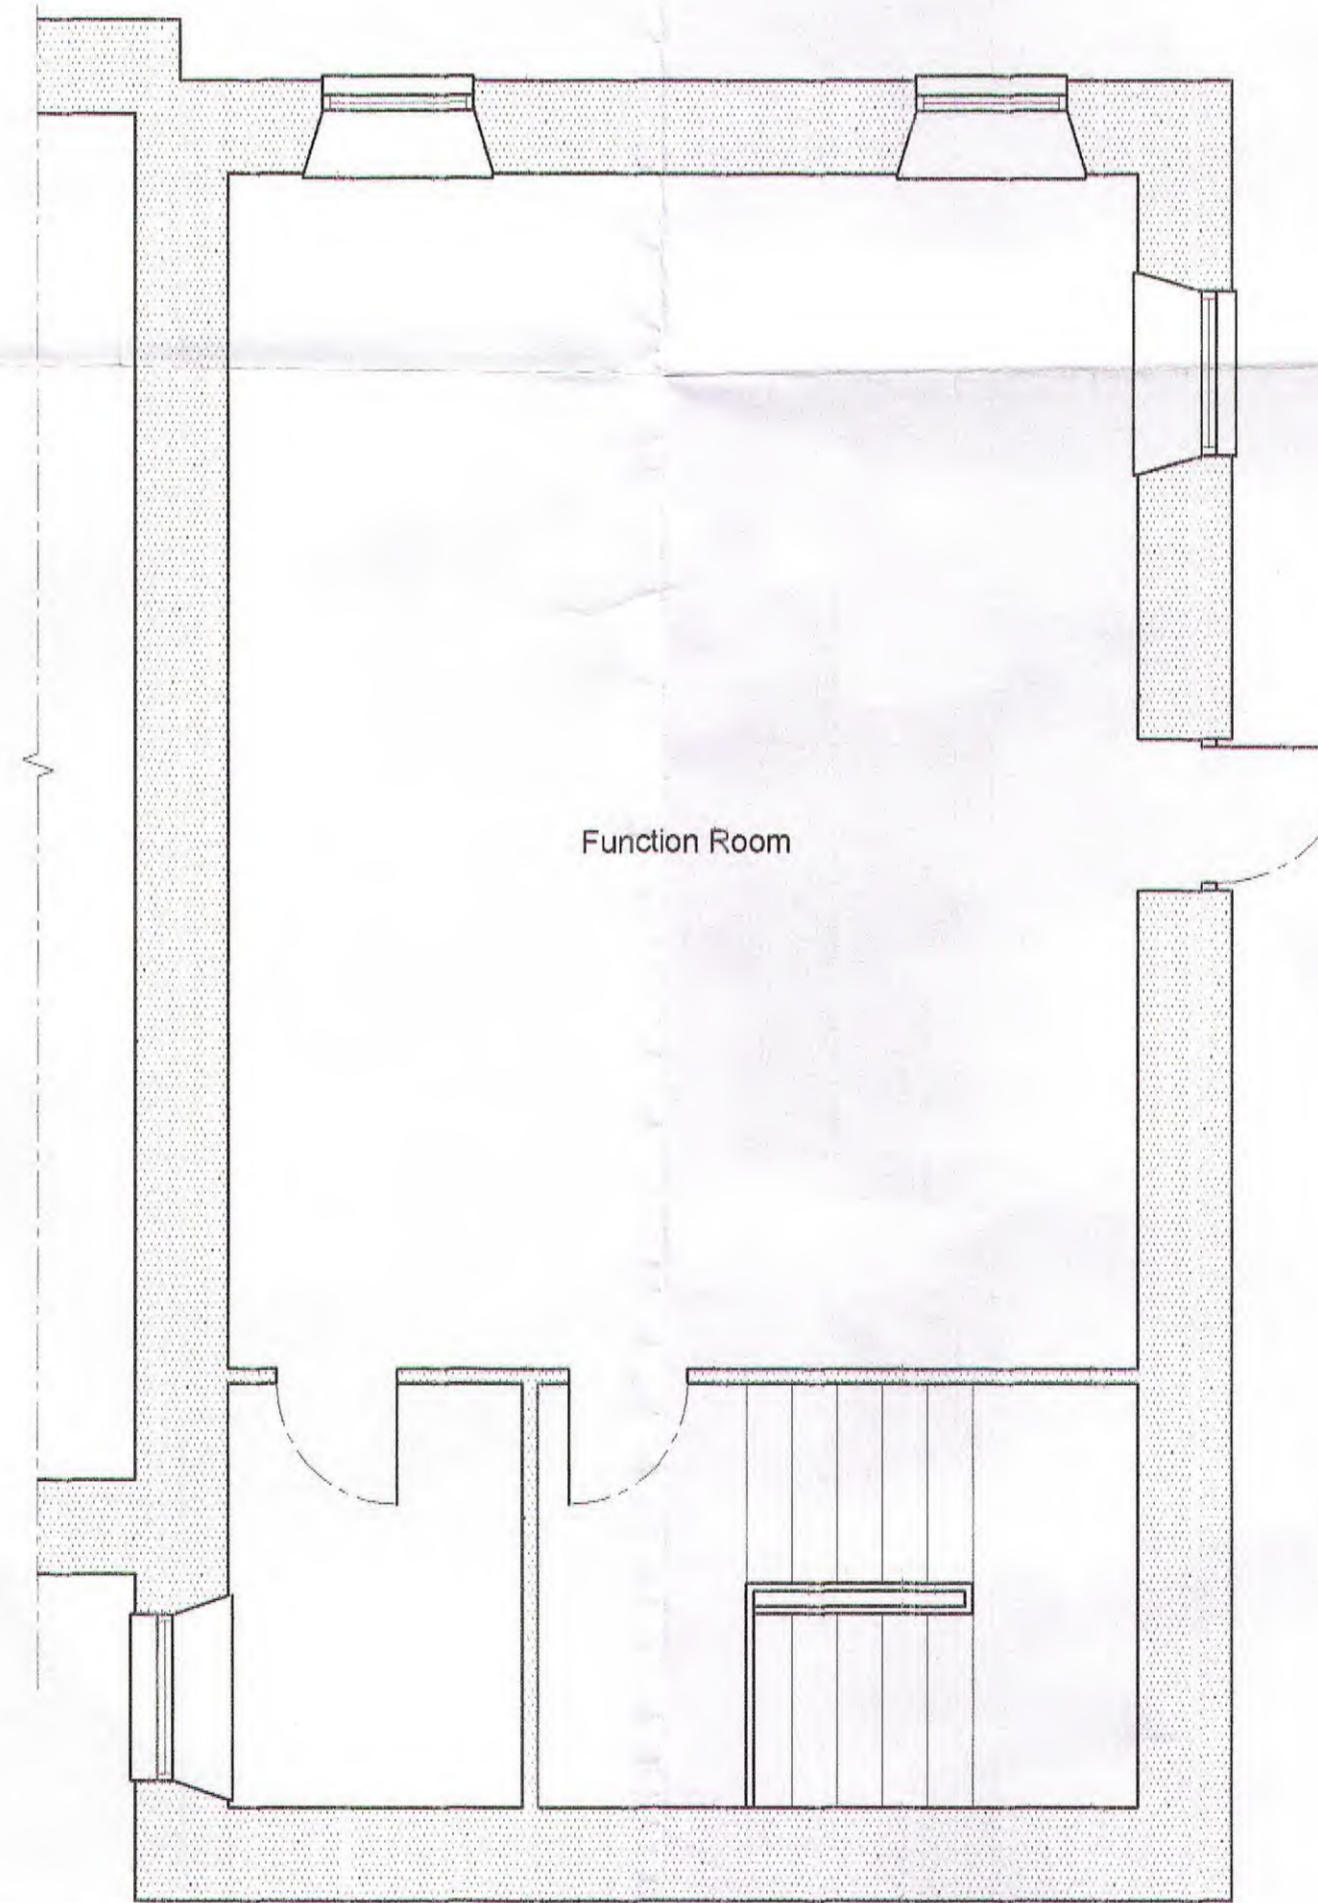

First Floor 1:50

First Floor 1:50

Block Plan 1:200

03 DEC 2012

Project:		Proposed
1-9 Trongate Stonehouse		
Scale 1:50/1:200	Rev	
Date: 11/11/12	Rev	tro/04