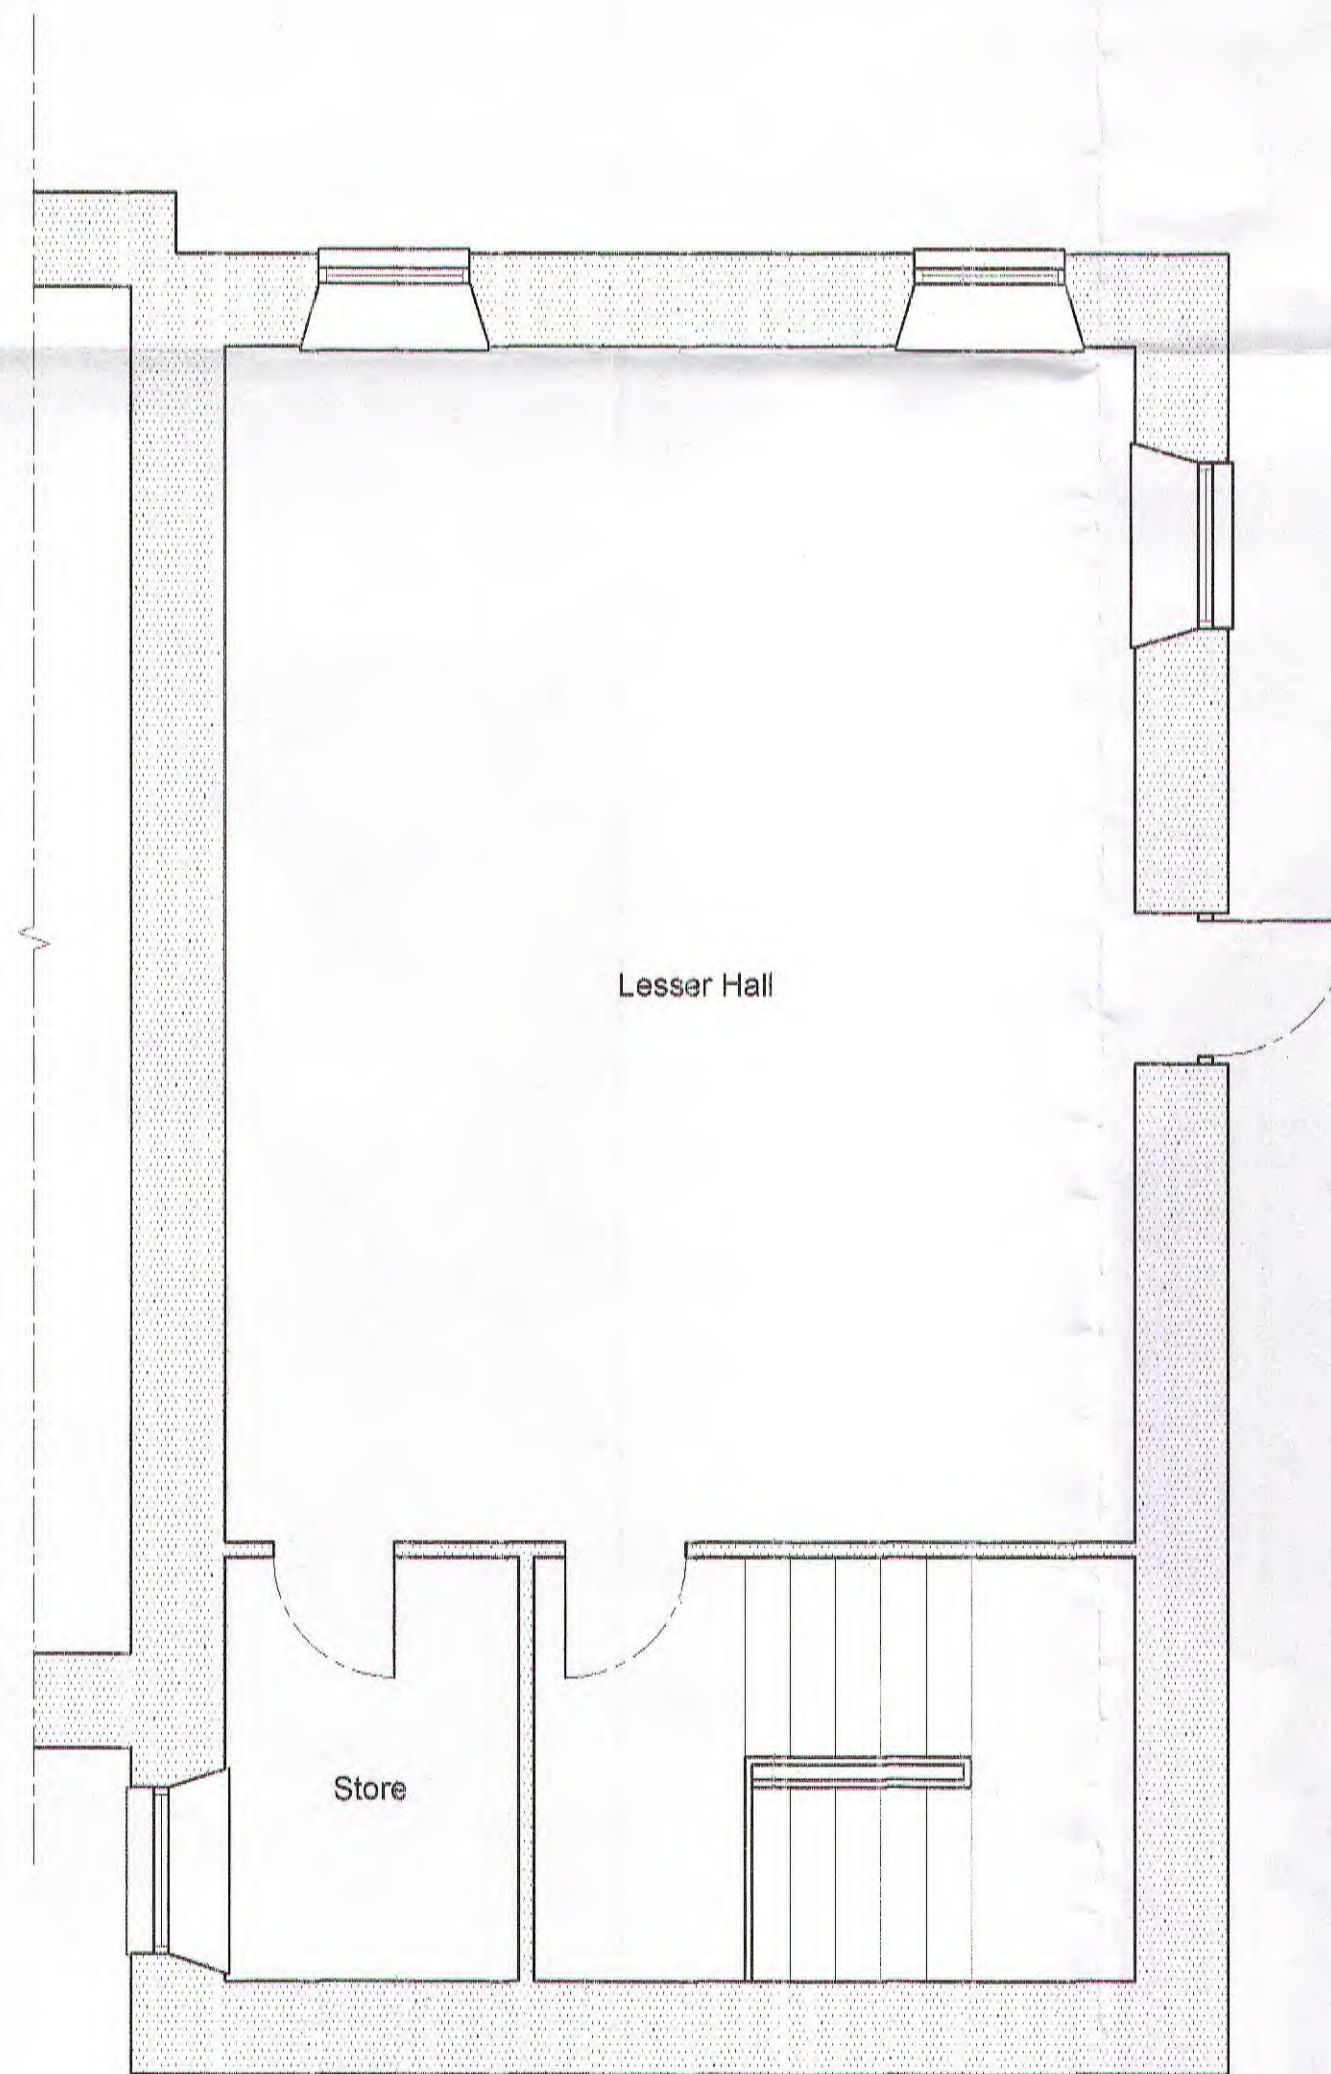

First Floor 1:50

First Floor 1:50

Project :		<b>Existing</b>
1-9 Trongate Stonehouse		
Scale 1:50/1:200/1:1250	tro/02	
Date: 11/11/12	Rev	

Block Plan 1:200

Location Plan 1:1250