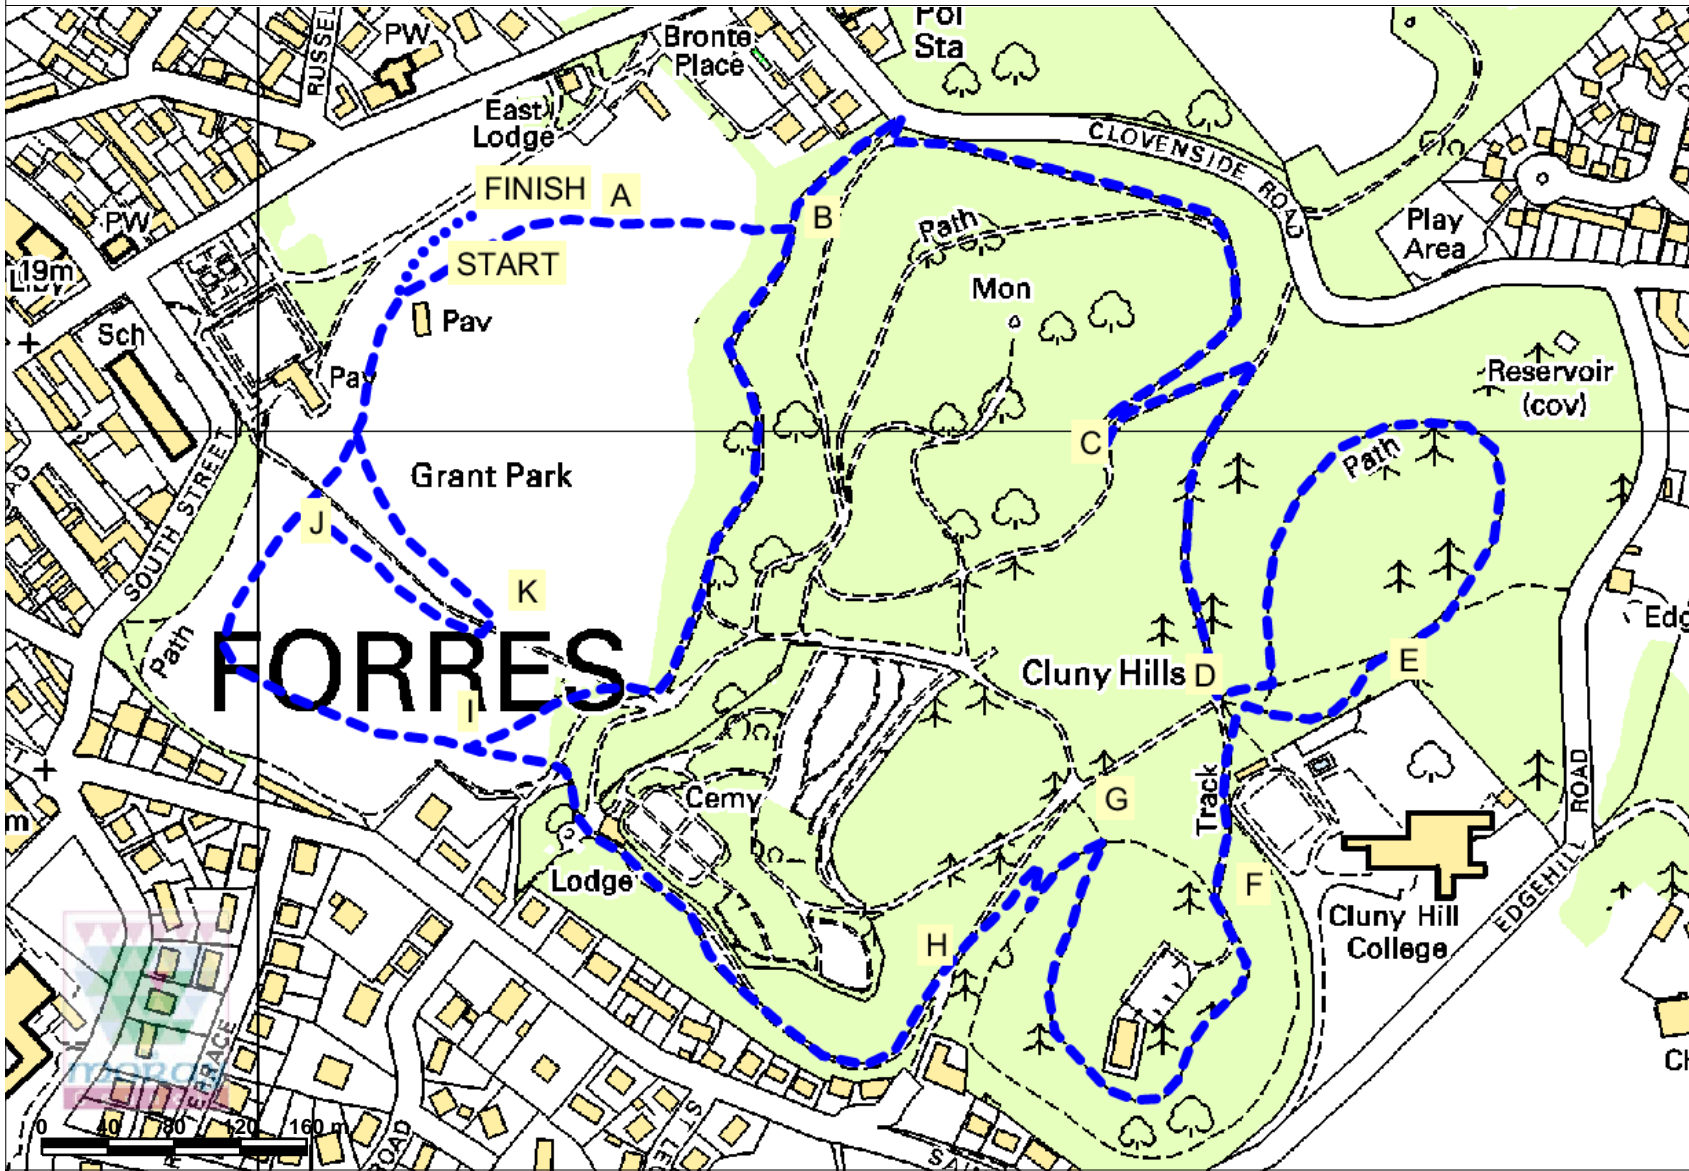

# FORRES HARRIERS LEAGUE RACE

## Legend

Scale: 1:4,571

PROHIBITED FOR THE USE WITH  
 PLANNING APPLICATIONS © Crown  
 copyright and database rights 2016 Ordnance  
 Survey 100023422 The Moray Council