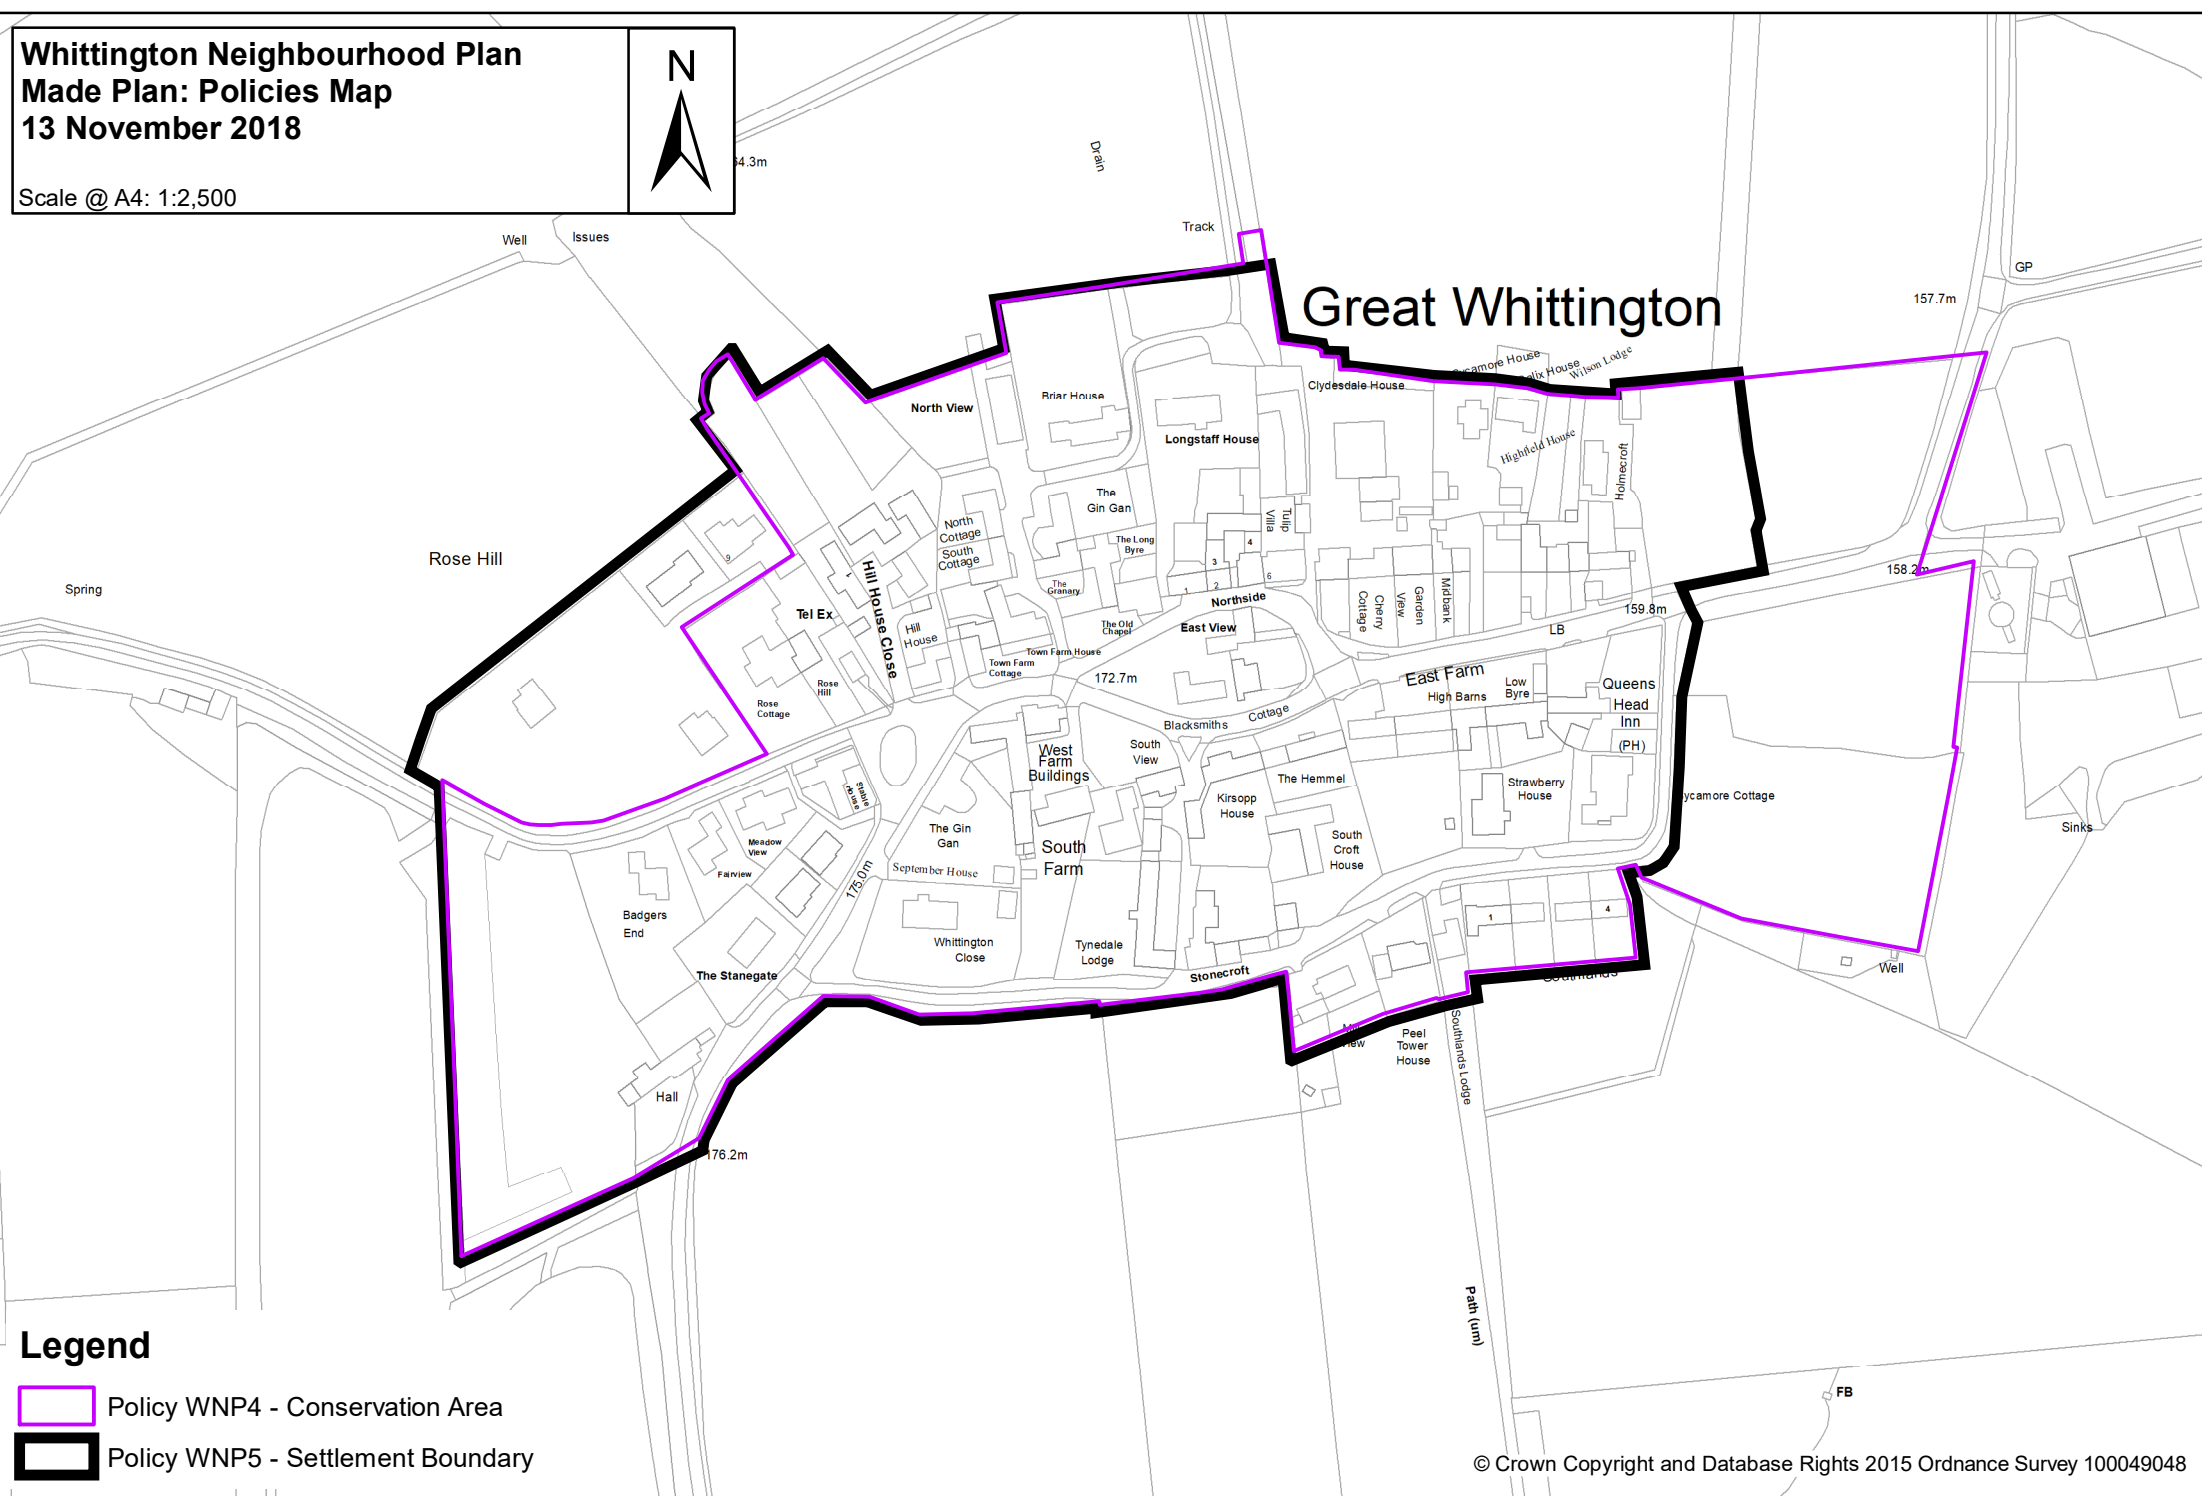

**Whittington Neighbourhood Plan
Made Plan: Policies Map
13 November 2018**

Scale @ A4: 1:2,500

4.3m

Great Whittington

Legend

-  Policy WNP4 - Conservation Area
-  Policy WNP5 - Settlement Boundary