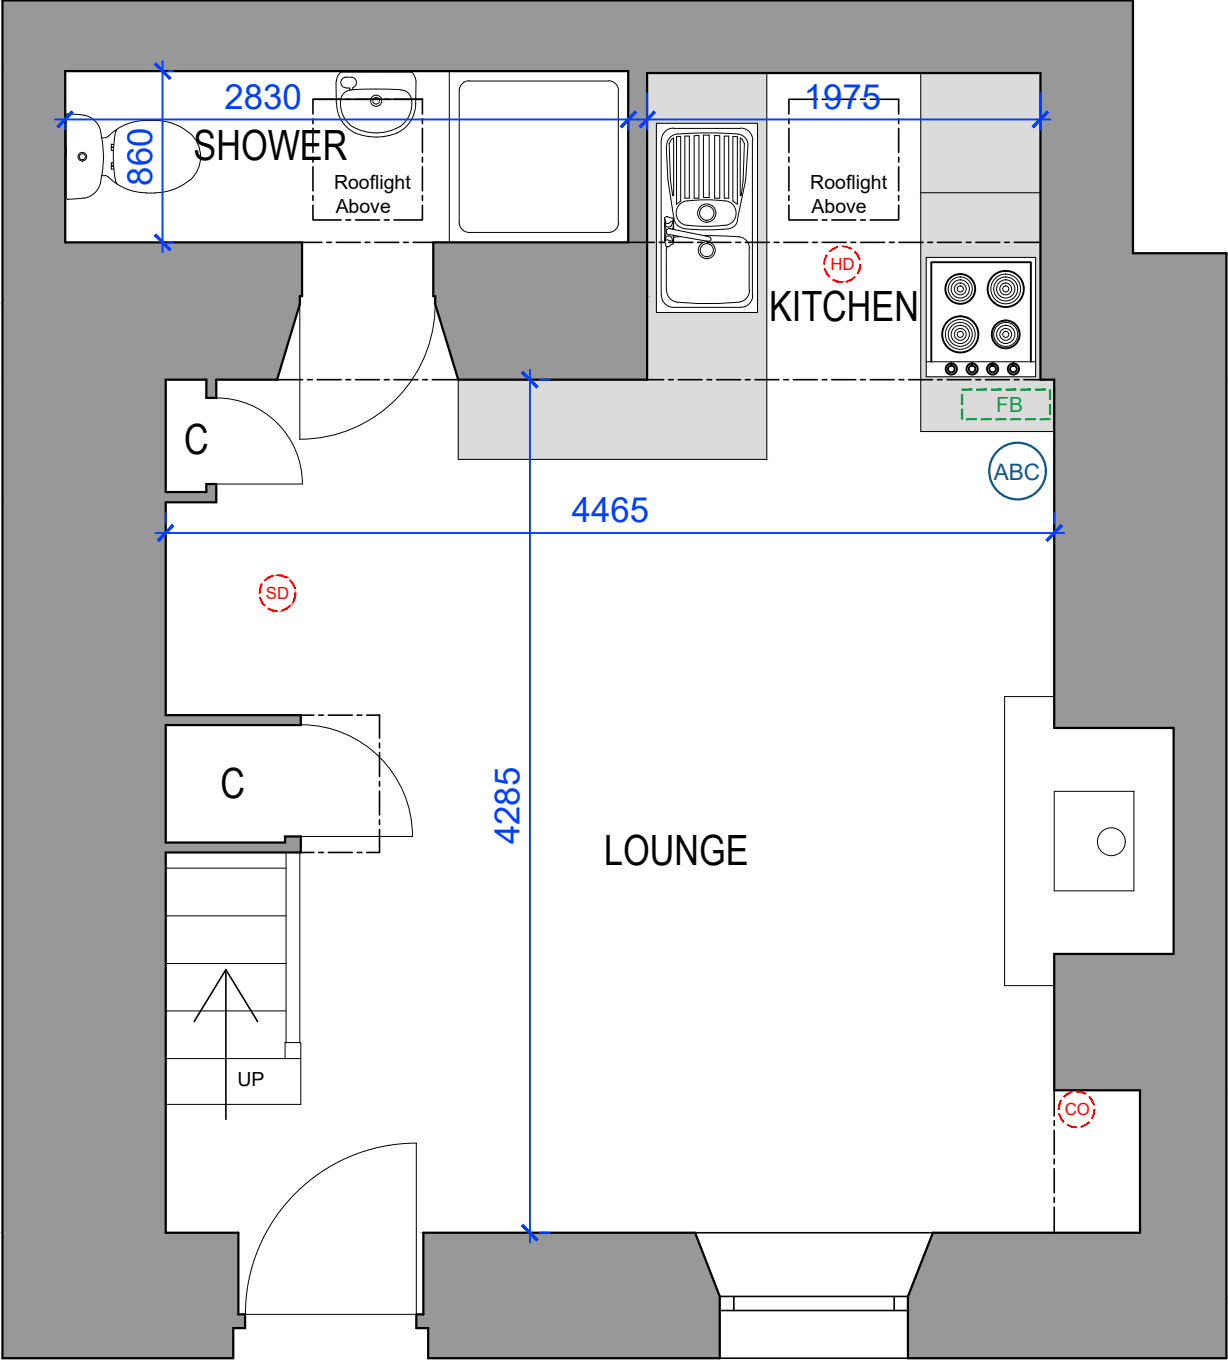

CROSSROADS COTTAGE - LEWISTON

ENTRANCE

GROUND FLOOR PLAN

LEGEND

-  HEAT DETECTOR
-  SMOKE DETECTOR
-  CARBON MONOXIDE DETECTOR
-  FIRE BLANKET
-  FIRE EXTINGUISHER (ABC POWDER)