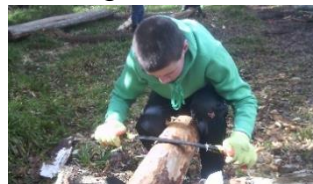

## Evanton Community Wood

Evanton Wood is a huge asset providing benefits not only for the village but also for the wider community to enjoy for family, group or community events. The wood provides something for all ages with

activities for the very young, such as the outdoor play park, the dipping pool and the Secret Trail, the highly active, such as mountain bike trails and orienteering routes, and those seeking more leisurely pursuits using the paths for walking alone or in a group. There are also opportunities for picnics or simply quiet appreciation of the environment and the wildlife that the wood supports including deer, squirrels, bats, frogs and newts. This is made easier through the use of the naturally crafted furniture that is scattered throughout the wood.

The wood provides a venue for a variety of events throughout the year including weddings, Easter egg hunts, outdoor demonstrations of cooking, woodcraft and woodworking and many more.

In addition, the wood has been recognized for its provision of facilities for a wide range of groups such as local schools, walking groups and dementia support.