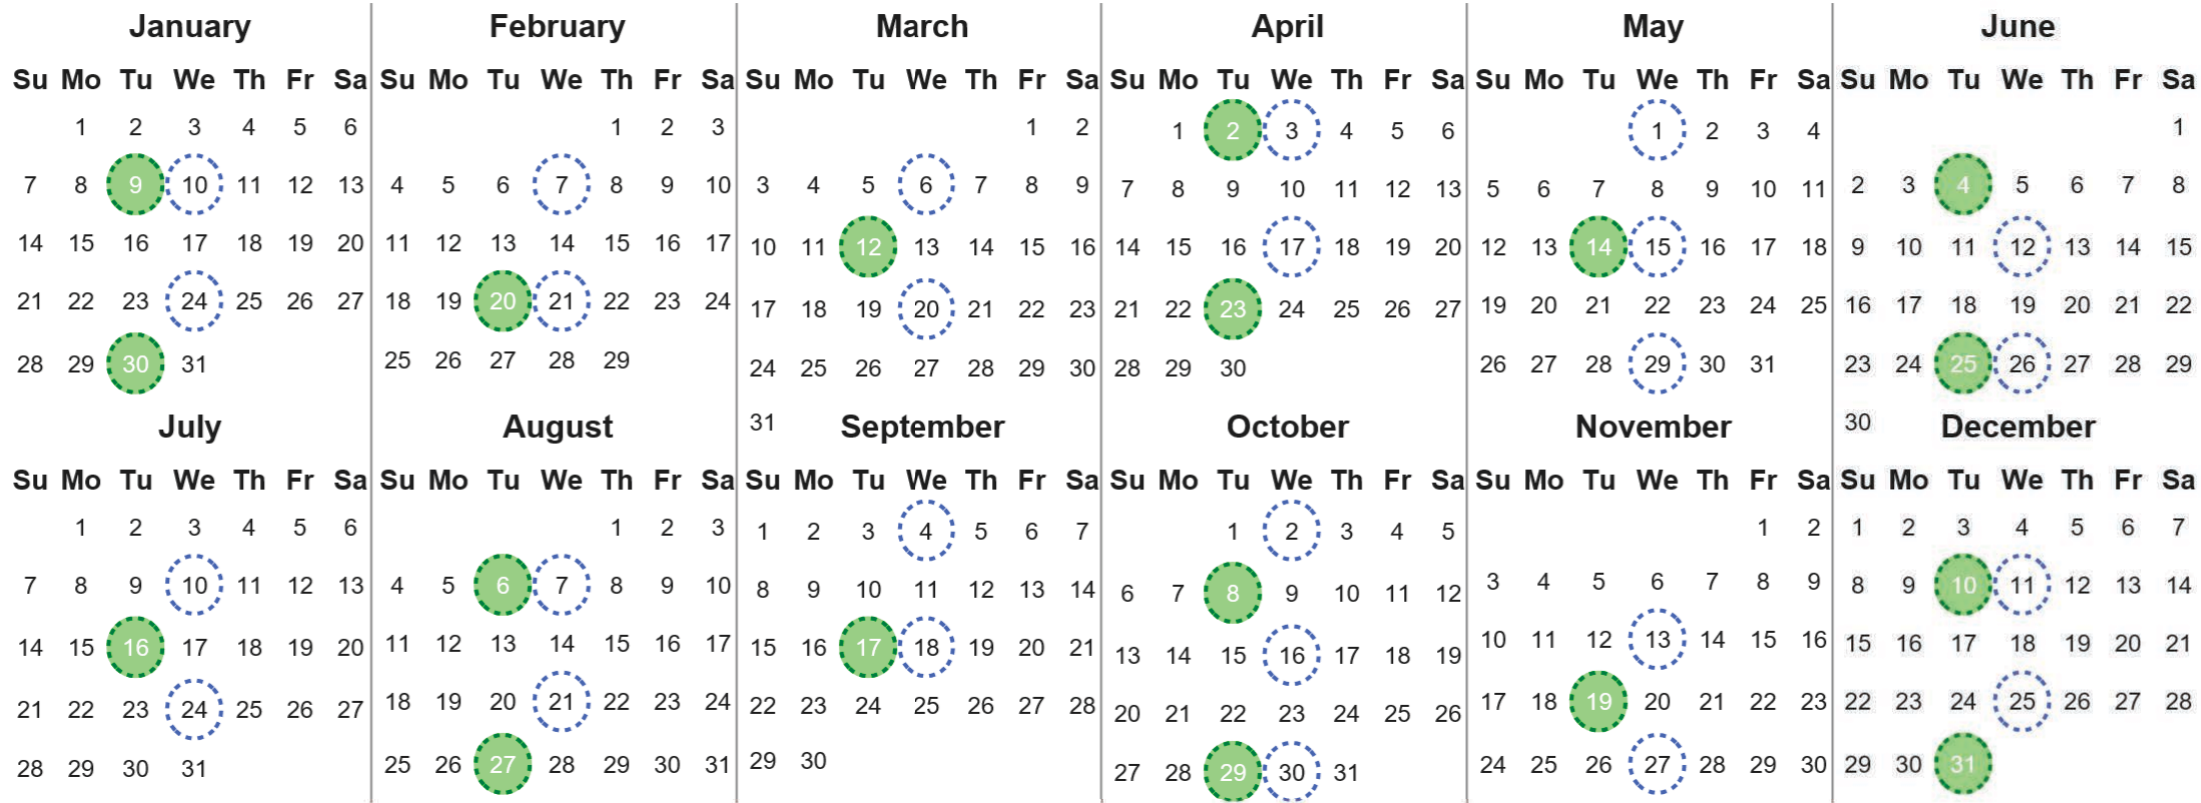

Your waste and recycling collection dates for **2024**.

 <p><b>Non-recyclable Bin</b> Only for items that cannot be recycled</p>	 <p><b>Recycling Bin</b> Paper, card &amp; cardboard • Plastic bottles, pots, tubs &amp; trays • Tins, cans &amp; empty aerosols • Cartons</p>
---	---

Please place your bins out for collection **by 6.00am on your collection day.**

 	 	 <p><b>Festive Collections</b> Check local press or website for details</p>
---	---	--

Calendar Reference: COW20