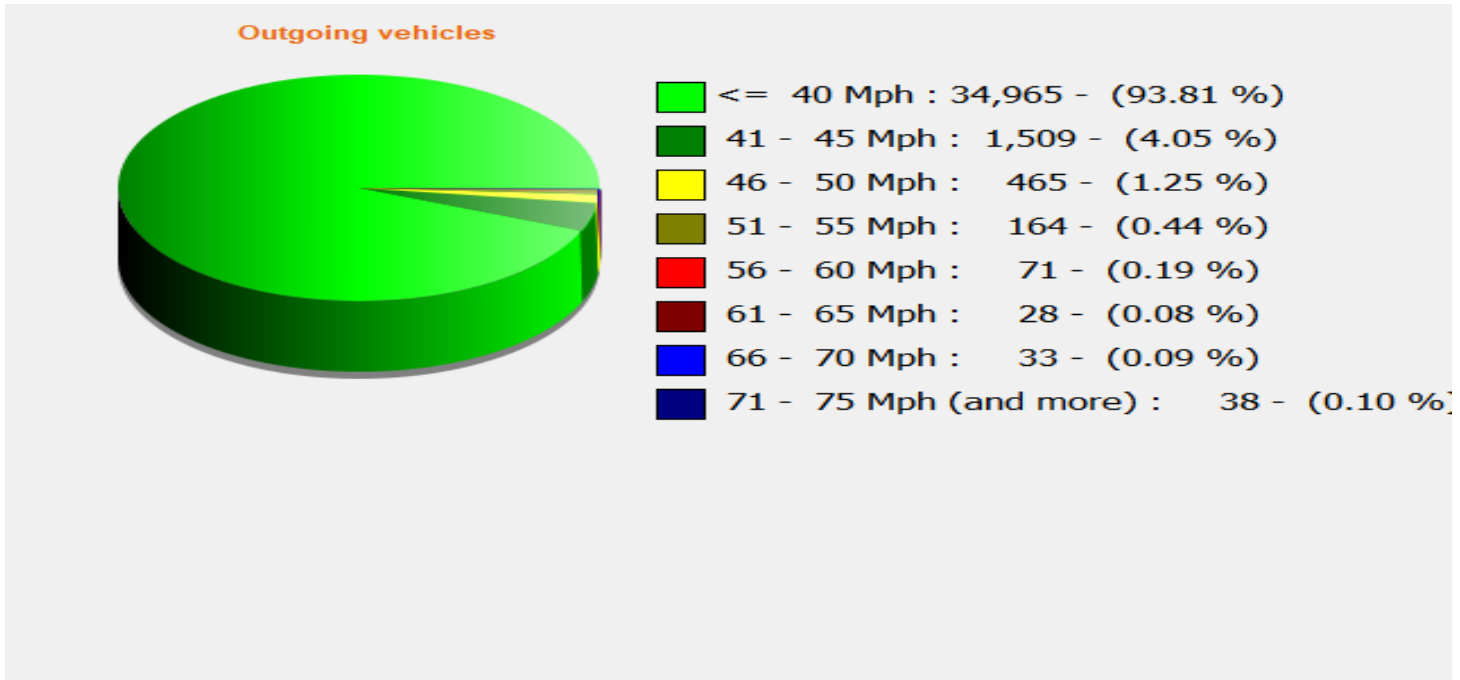

Location:

Comments:

Start date: Thursday, April 30, 2026 1:30 PM
End date: Tuesday, May 12, 2026 3:30 AM

Location:

Comments:

Start date: Thursday, April 30, 2026 1:30 PM
End date: Tuesday, May 12, 2026 3:30 AM