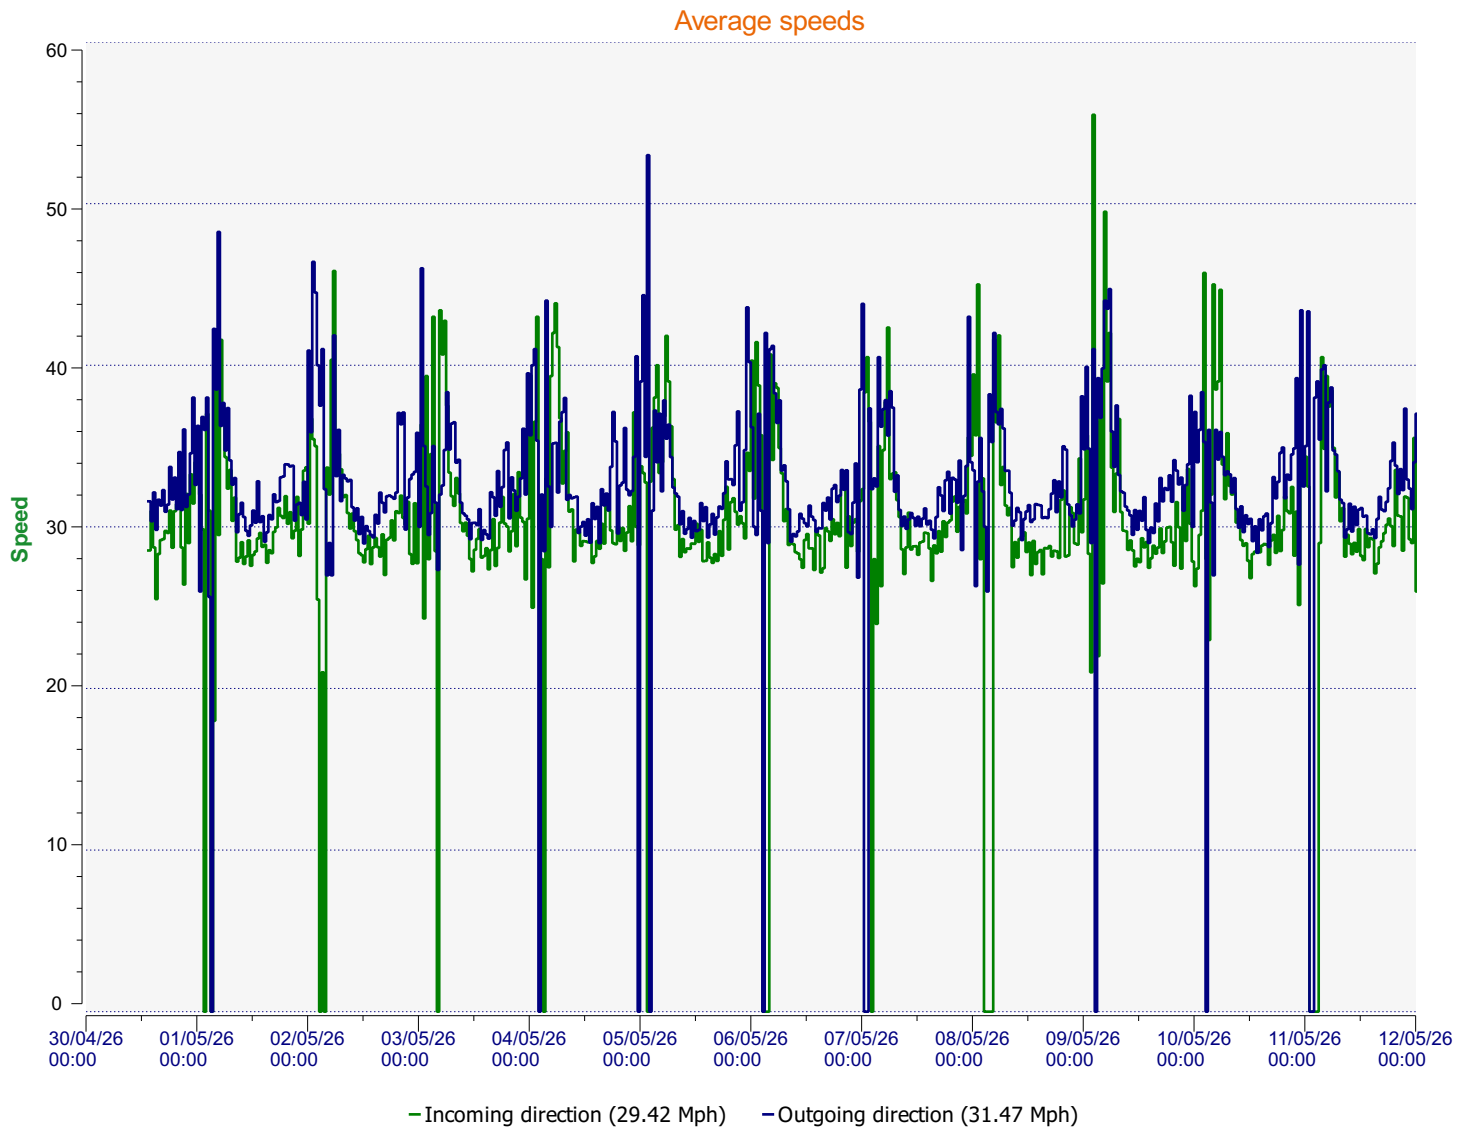

Élan Cité

DÉTECTER • INFORMER • SÉCURISER

Start date: Thursday, April 30, 2026 1:30 PM
End date: Tuesday, May 12, 2026 3:30 AM

Location:

Comments:

Start date: Thursday, April 30, 2026 1:30 PM
End date: Tuesday, May 12, 2026 3:30 AM

Location:

Comments:

Start date: Thursday, April 30, 2026 1:30 PM
End date: Tuesday, May 12, 2026 3:30 AM

Location:

Comments:

Start date: Thursday, April 30, 2026 1:30 PM
End date: Tuesday, May 12, 2026 3:30 AM