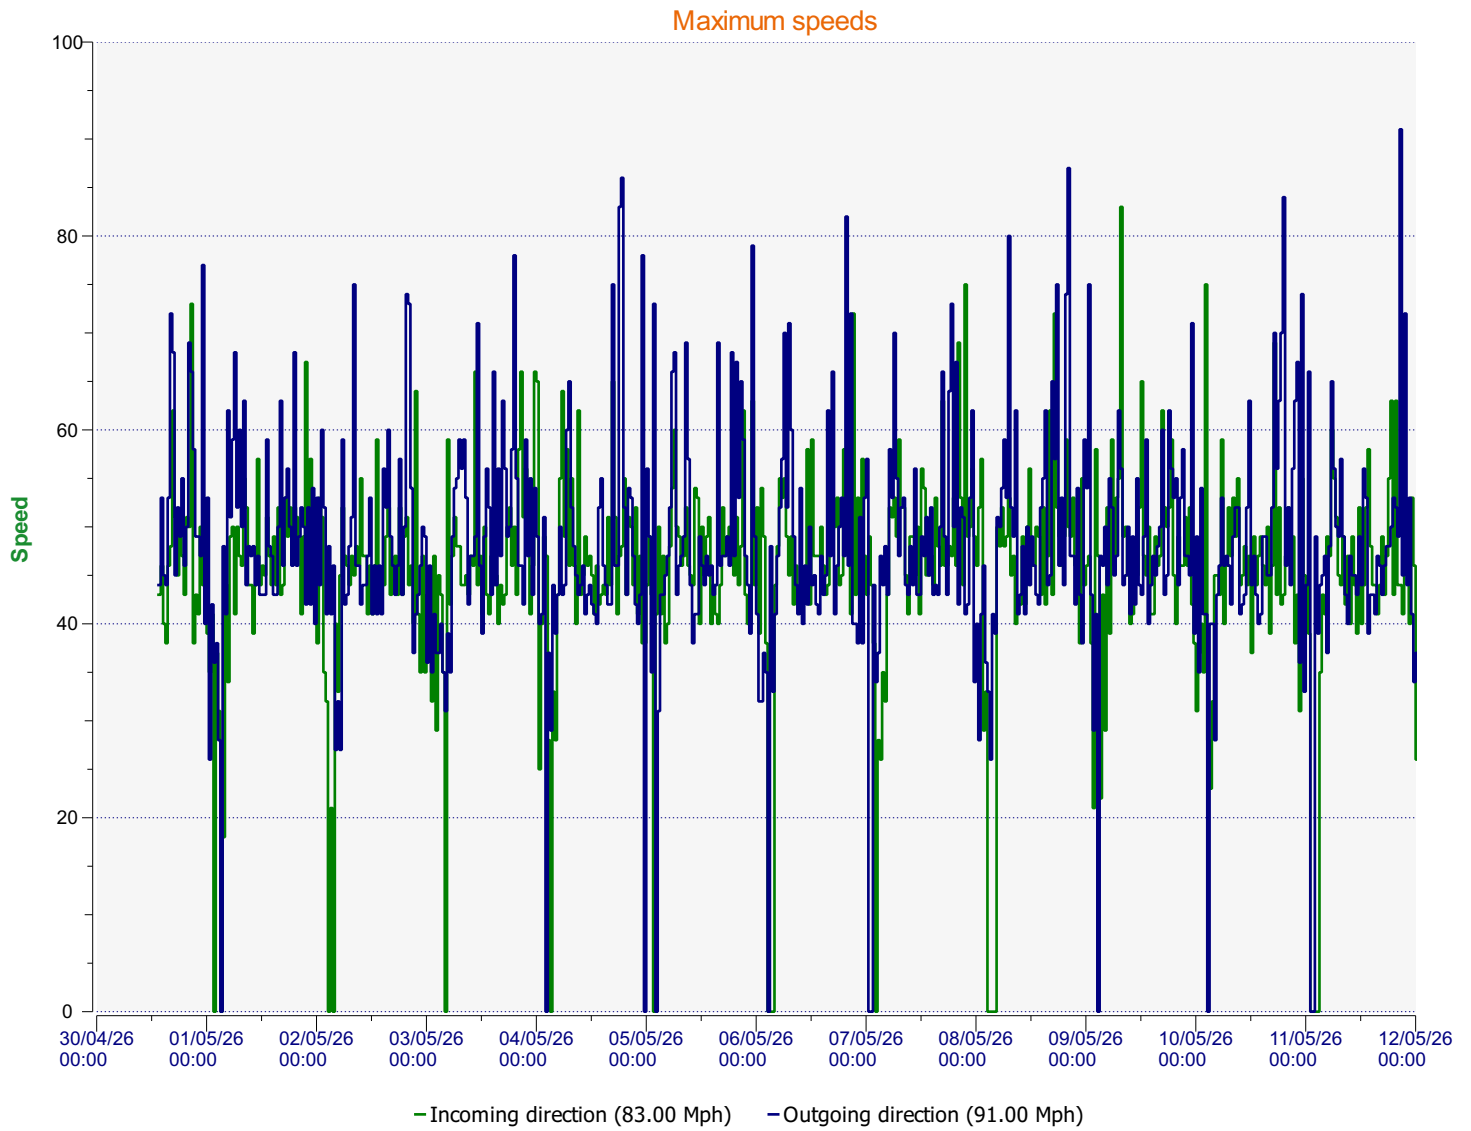

Élan Cité

DÉTECTER • INFORMER • SÉCURISER

Start date: Thursday, April 30, 2026 1:30 PM
End date: Tuesday, May 12, 2026 3:30 AM

Location:

Comments:

Start date: Thursday, April 30, 2026 1:30 PM
End date: Tuesday, May 12, 2026 3:30 AM

Location:

Comments:

Start date: Thursday, April 30, 2026 1:30 PM
End date: Tuesday, May 12, 2026 3:30 AM

Location:

Comments:

Start date: Thursday, April 30, 2026 1:30 PM
End date: Tuesday, May 12, 2026 3:30 AM