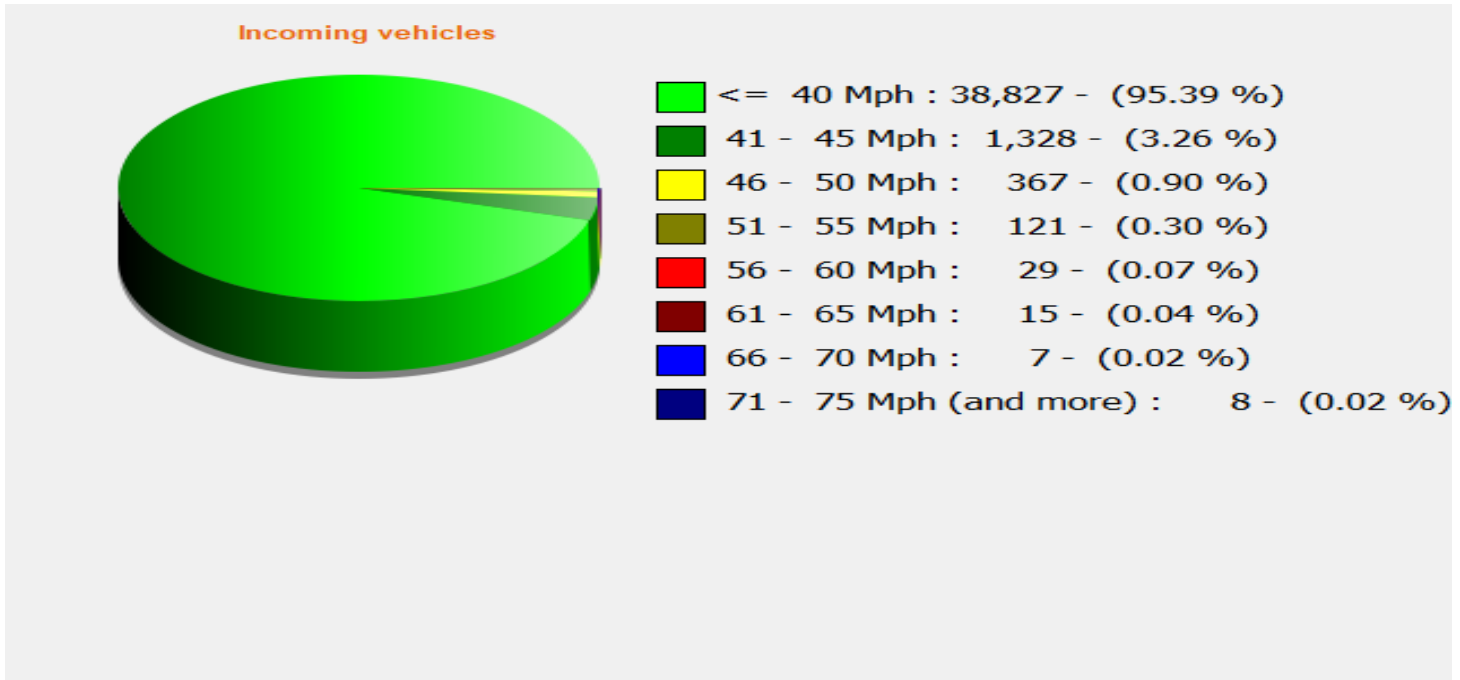

Start date: Thursday, April 30, 2026 1:30 PM
End date: Tuesday, May 12, 2026 3:30 AM

Location:

Comments: