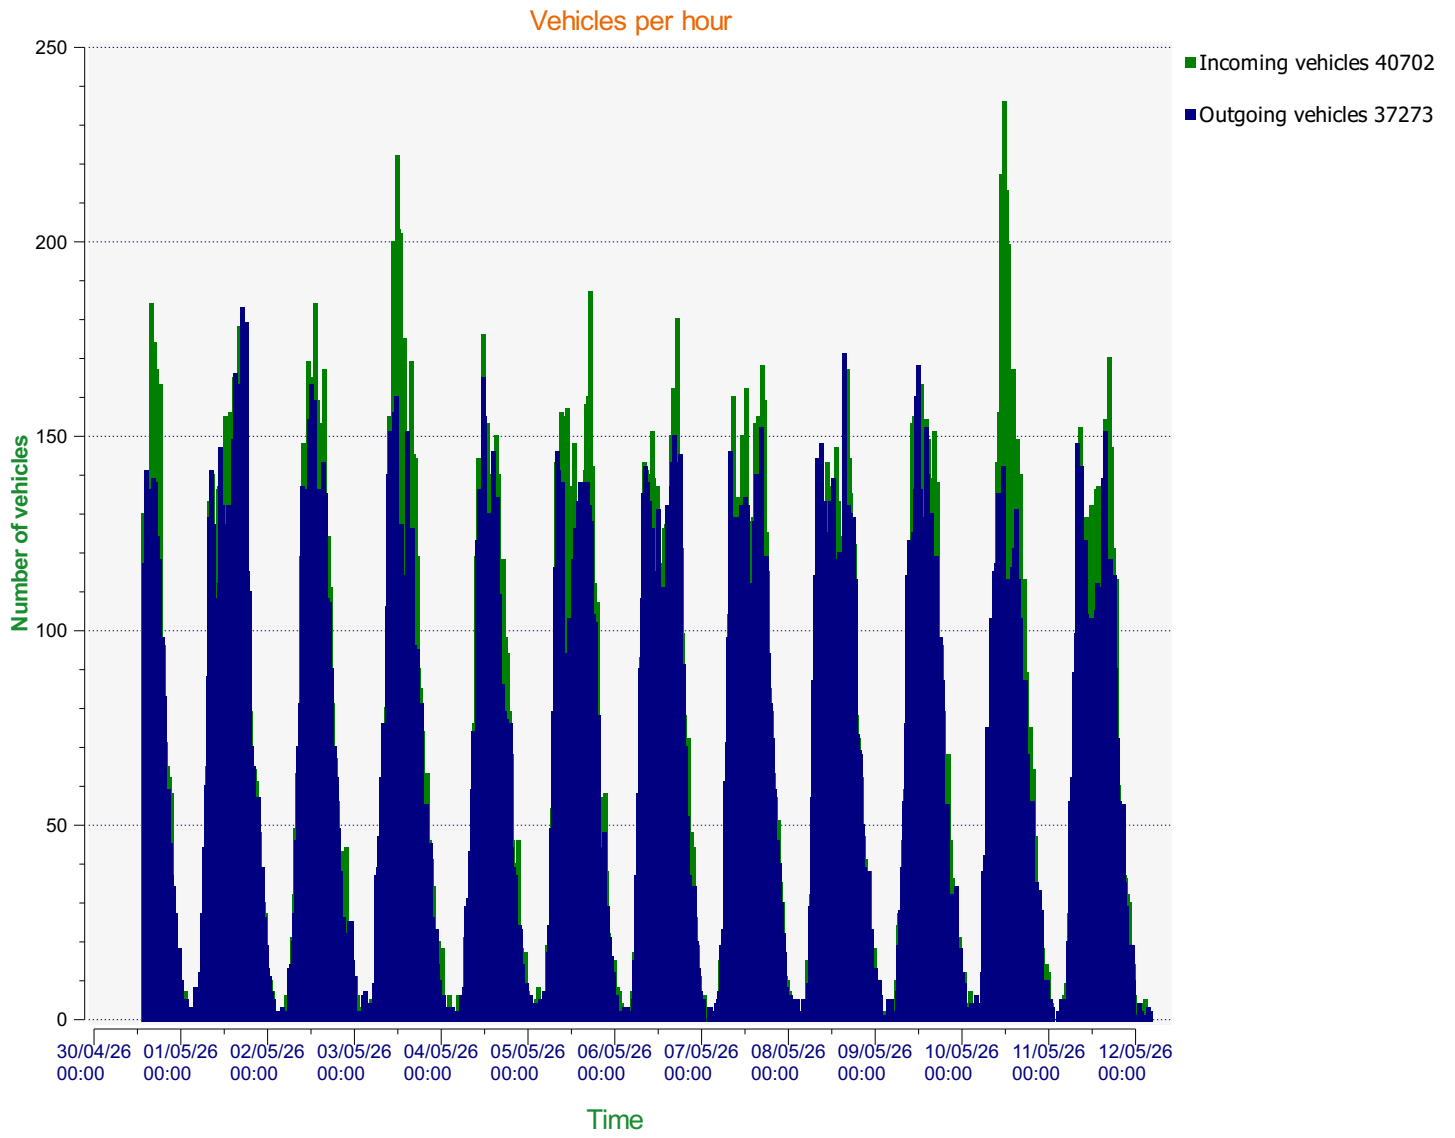

Élan Cité

DÉTECTER • INFORMER • SÉCURISER

Start date: Thursday, April 30, 2026 1:30 PM
End date: Tuesday, May 12, 2026 3:30 AM

Location:

Comments:

Start date: Thursday, April 30, 2026 1:30 PM
End date: Tuesday, May 12, 2026 3:30 AM

Location:

Comments:

Start date: Thursday, April 30, 2026 1:30 PM
End date: Tuesday, May 12, 2026 3:30 AM

Location:

Comments:

Start date: Thursday, April 30, 2026 1:30 PM
End date: Tuesday, May 12, 2026 3:30 AM