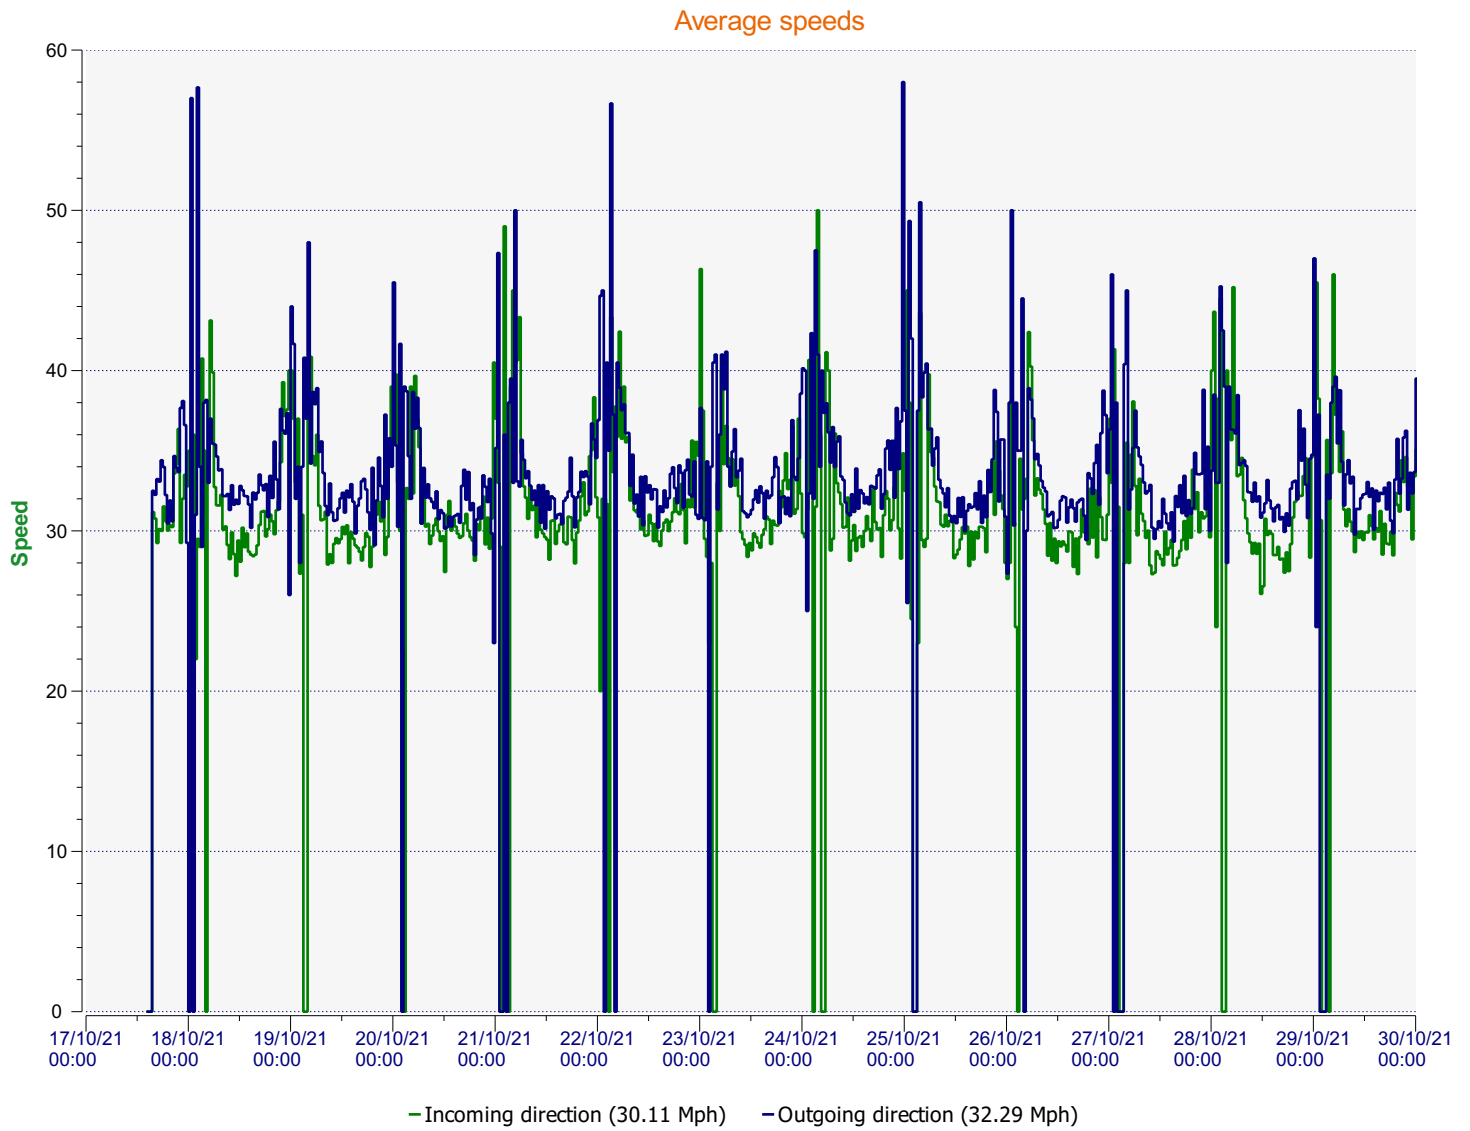

Start date: Sunday, October 17, 2021 2:30 PM
End date: Sunday, October 31, 2021 11:30 PM

Location:

Comments: