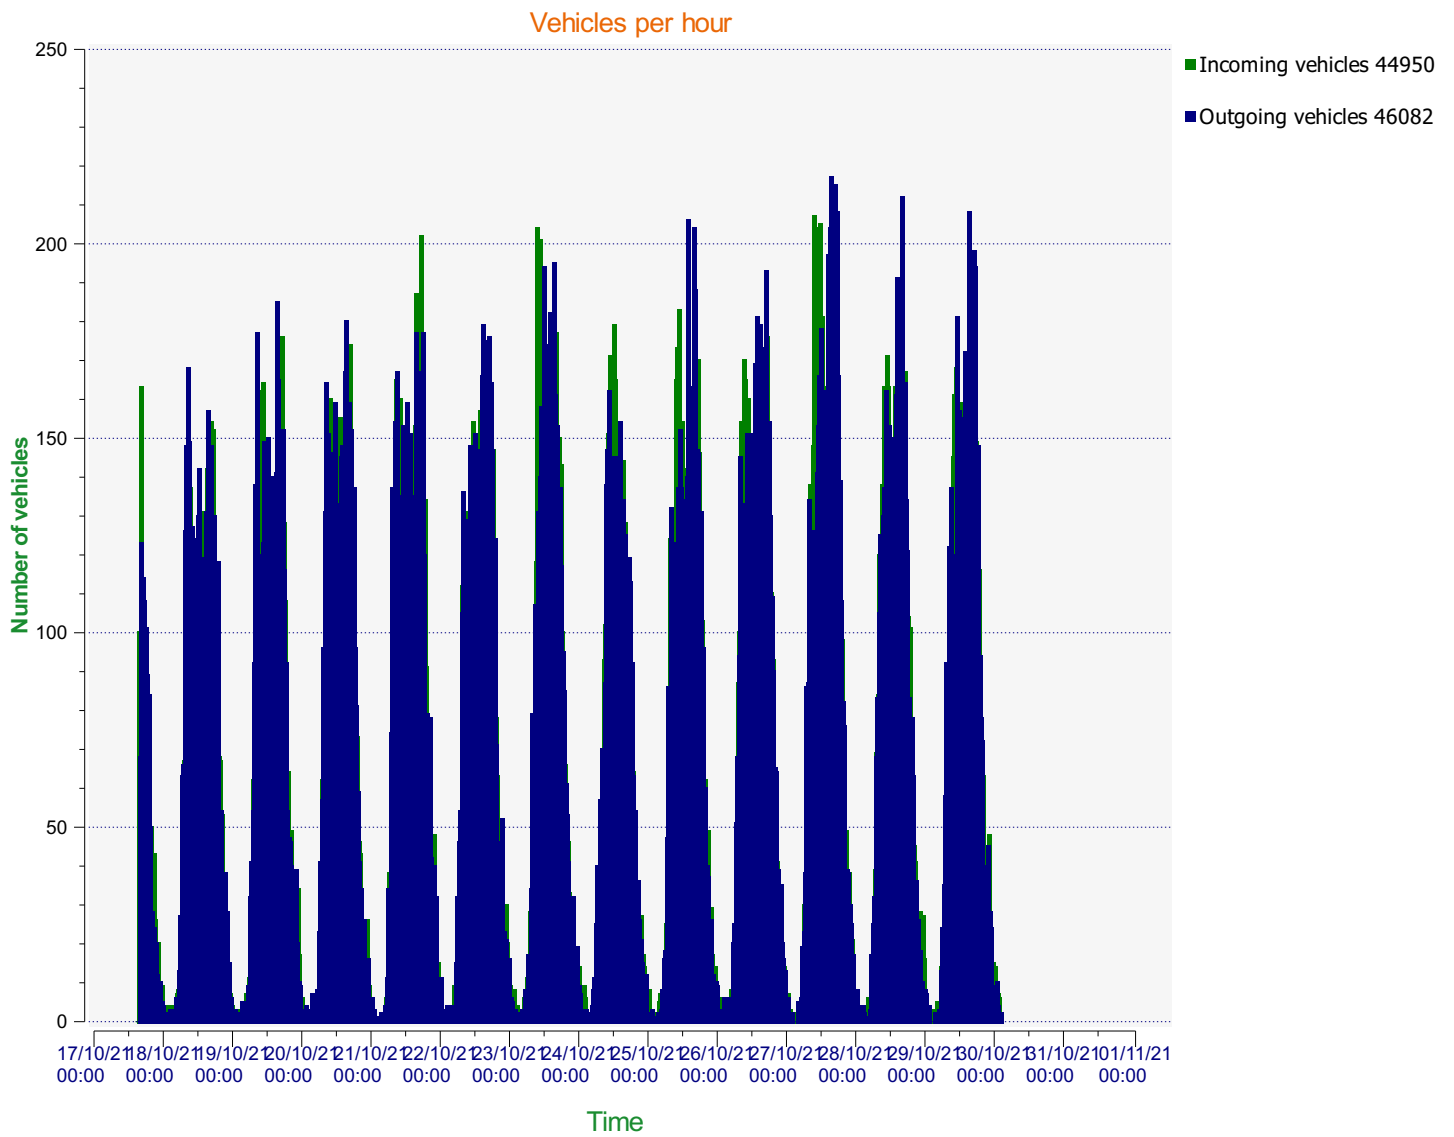

**Location:**

**Comments:**

**Start date:** Sunday, October 17, 2021 2:30 PM  
**End date:** Sunday, October 31, 2021 11:30 PM

**Location:**

**Comments:**

**Start date:** Sunday, October 17, 2021 2:30 PM  
**End date:** Sunday, October 31, 2021 11:30 PM

**Location:**

**Comments:**

Incoming vehicles

|   |                                     |
|---|-------------------------------------|
|  | <= 25 Mph : 12,401 - (27.59 %)      |
|  | 26 - 30 Mph : 11,318 - (25.18 %)    |
|  | 31 - 35 Mph : 12,581 - (27.99 %)    |
|  | 36 - 40 Mph : 6,024 - (13.40 %)     |
|  | 41 - 45 Mph : 1,865 - (4.15 %)      |
|  | 46 - 65 Mph (et +) : 761 - (1.69 %) |

**Start date:** Sunday, October 17, 2021 2:30 PM  
**End date:** Sunday, October 31, 2021 11:30 PM

**Location:**

**Comments:**

Outgoing vehicles

|   |                                  |
|---|----------------------------------|
|  | <= 25 Mph : 6,978 - (15.14 %)    |
|  | 26 - 30 Mph : 9,703 - (21.06 %)  |
|  | 31 - 35 Mph : 16,494 - (35.79 %) |
|  | 36 - 40 Mph : 8,973 - (19.47 %)  |
|  | 41 - 45 Mph : 2,671 - (5.80 %)   |

**Start date:** Sunday, October 17, 2021 2:30 PM  
**End date:** Sunday, October 31, 2021 11:30 PM

**Location:**

**Comments:**

**Speed percentiles (incoming)**

**V30:** 25.00Mph **V50:** 28.00Mph **V85:** 36.00Mph