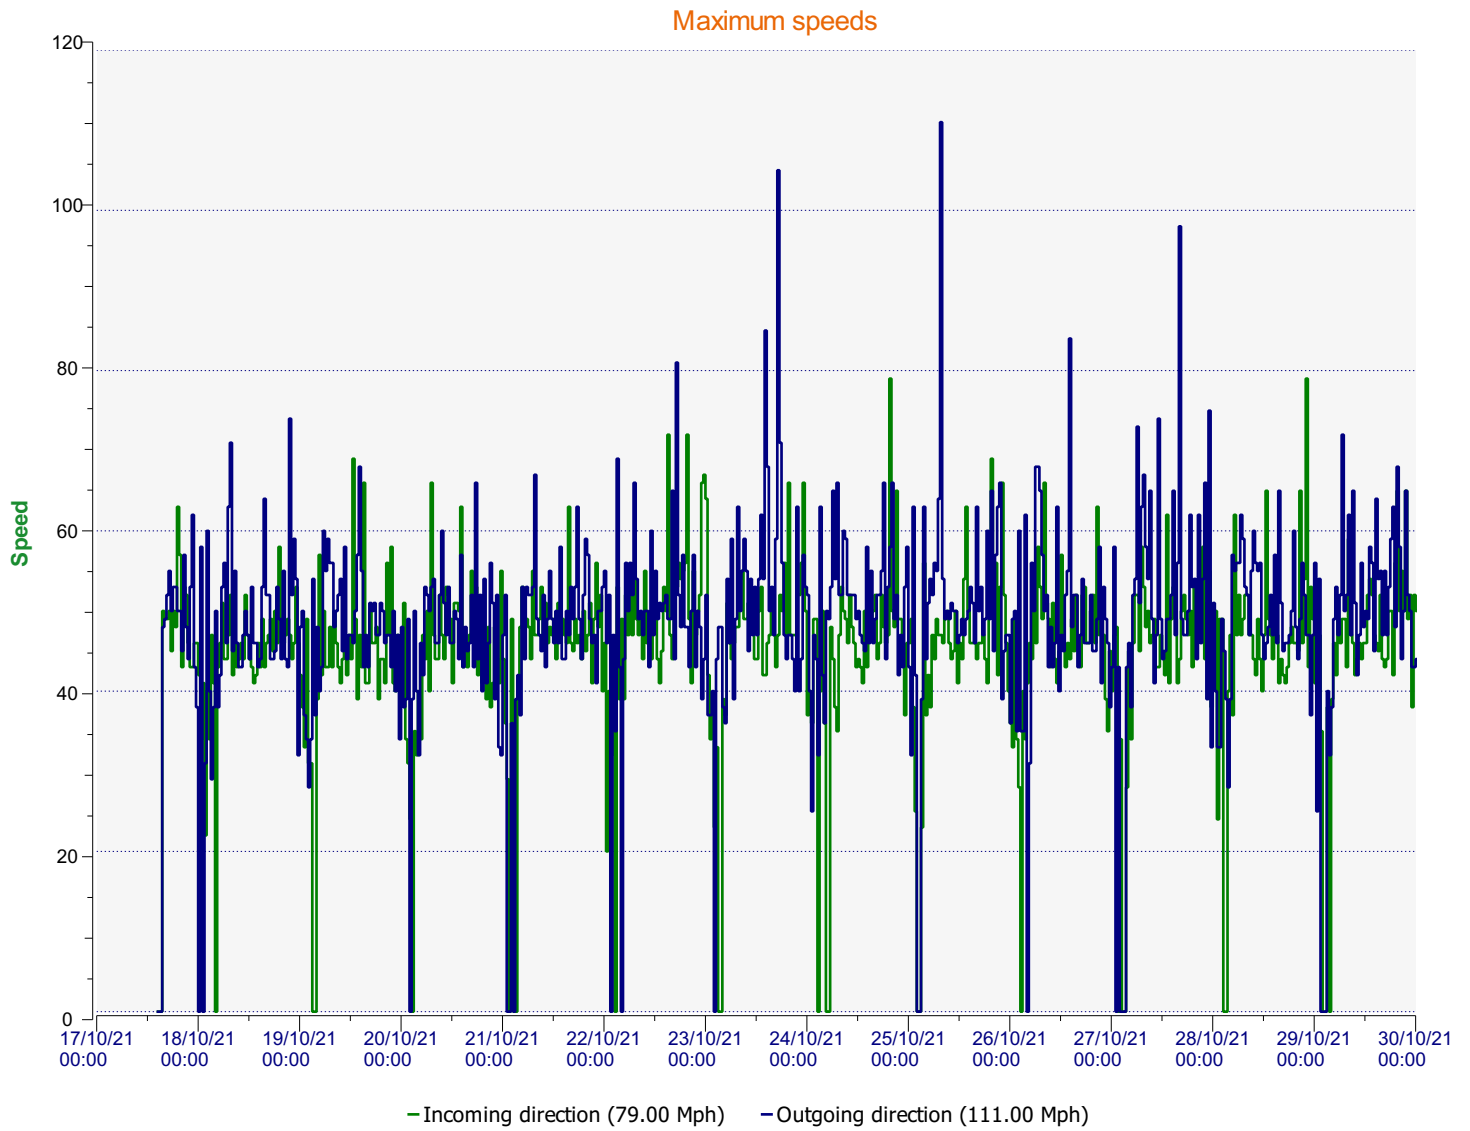

**Location:**

**Comments:**

**Start date:** Sunday, October 17, 2021 2:30 PM  
**End date:** Sunday, October 31, 2021 11:30 PM

**Location:**

**Comments:**

**Start date:** Sunday, October 17, 2021 2:30 PM  
**End date:** Sunday, October 31, 2021 11:30 PM

**Location:**

**Comments:**

Incoming vehicles

|   |                                     |
|---|-------------------------------------|
|  | <= 25 Mph : 12,401 - (27.59 %)      |
|  | 26 - 30 Mph : 11,318 - (25.18 %)    |
|  | 31 - 35 Mph : 12,581 - (27.99 %)    |
|  | 36 - 40 Mph : 6,024 - (13.40 %)     |
|  | 41 - 45 Mph : 1,865 - (4.15 %)      |
|  | 46 - 65 Mph (et +) : 761 - (1.69 %) |

**Start date:** Sunday, October 17, 2021 2:30 PM  
**End date:** Sunday, October 31, 2021 11:30 PM

**Location:**

**Comments:**

Outgoing vehicles

|   |                                  |
|---|----------------------------------|
|  | <= 25 Mph : 6,978 - (15.14 %)    |
|  | 26 - 30 Mph : 9,703 - (21.06 %)  |
|  | 31 - 35 Mph : 16,494 - (35.79 %) |
|  | 36 - 40 Mph : 8,973 - (19.47 %)  |
|  | 41 - 45 Mph : 2,671 - (5.80 %)   |

**Start date:** Sunday, October 17, 2021 2:30 PM  
**End date:** Sunday, October 31, 2021 11:30 PM

**Location:**

**Comments:**

**Speed percentile(outgoing)**

**V30:** 27.00Mph    **V50:** 31.00Mph    **V85:** 38.00Mph