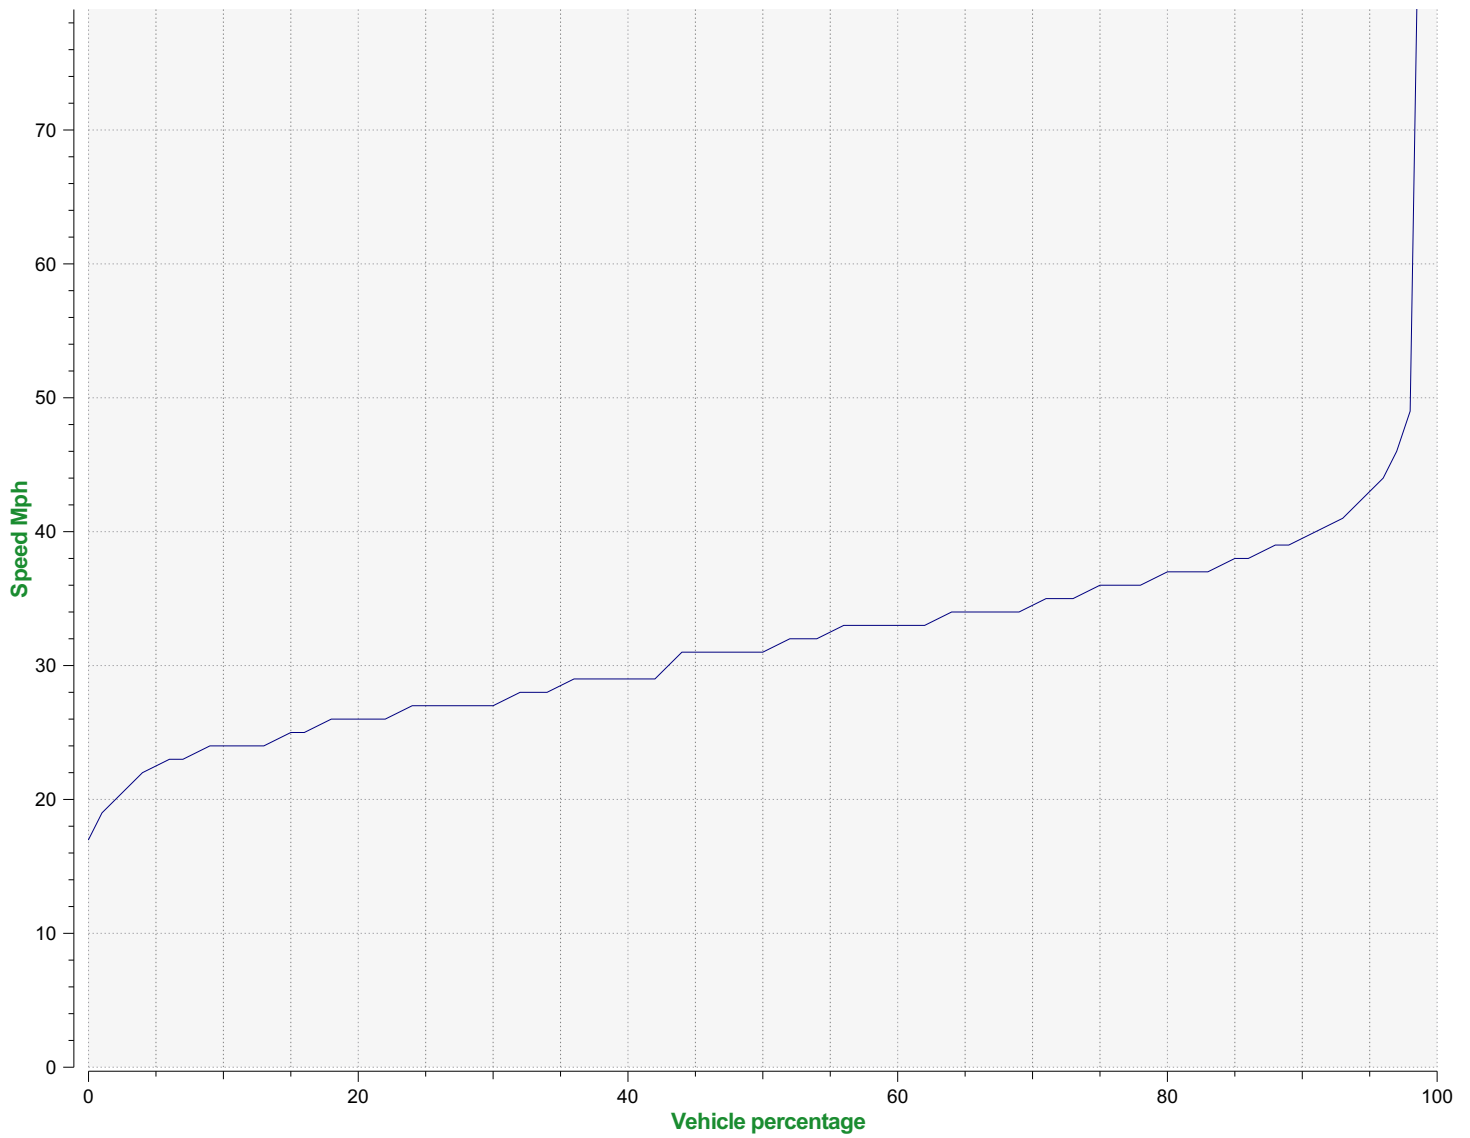

**Start date:** Sunday, October 17, 2021 2:30 PM  
**End date:** Sunday, October 31, 2021 11:30 PM

**Location:**

**Comments:**

Outgoing vehicles

|   |                                  |
|---|----------------------------------|
|  | <= 25 Mph : 6,978 - (15.14 %)    |
|  | 26 - 30 Mph : 9,703 - (21.06 %)  |
|  | 31 - 35 Mph : 16,494 - (35.79 %) |
|  | 36 - 40 Mph : 8,973 - (19.47 %)  |
|  | 41 - 45 Mph : 2,671 - (5.80 %)   |

**Start date:** Sunday, October 17, 2021 2:30 PM  
**End date:** Sunday, October 31, 2021 11:30 PM

**Location:**

**Comments:**

**Speed percentiles (incoming)**

**V30:** 25.00Mph **V50:** 28.00Mph **V85:** 36.00Mph

**Start date:** Sunday, October 17, 2021 2:30 PM  
**End date:** Sunday, October 31, 2021 11:30 PM

**Location:**

**Comments:**

**Speed percentile(outgoing)**

**V30:** 27.00Mph    **V50:** 31.00Mph    **V85:** 38.00Mph