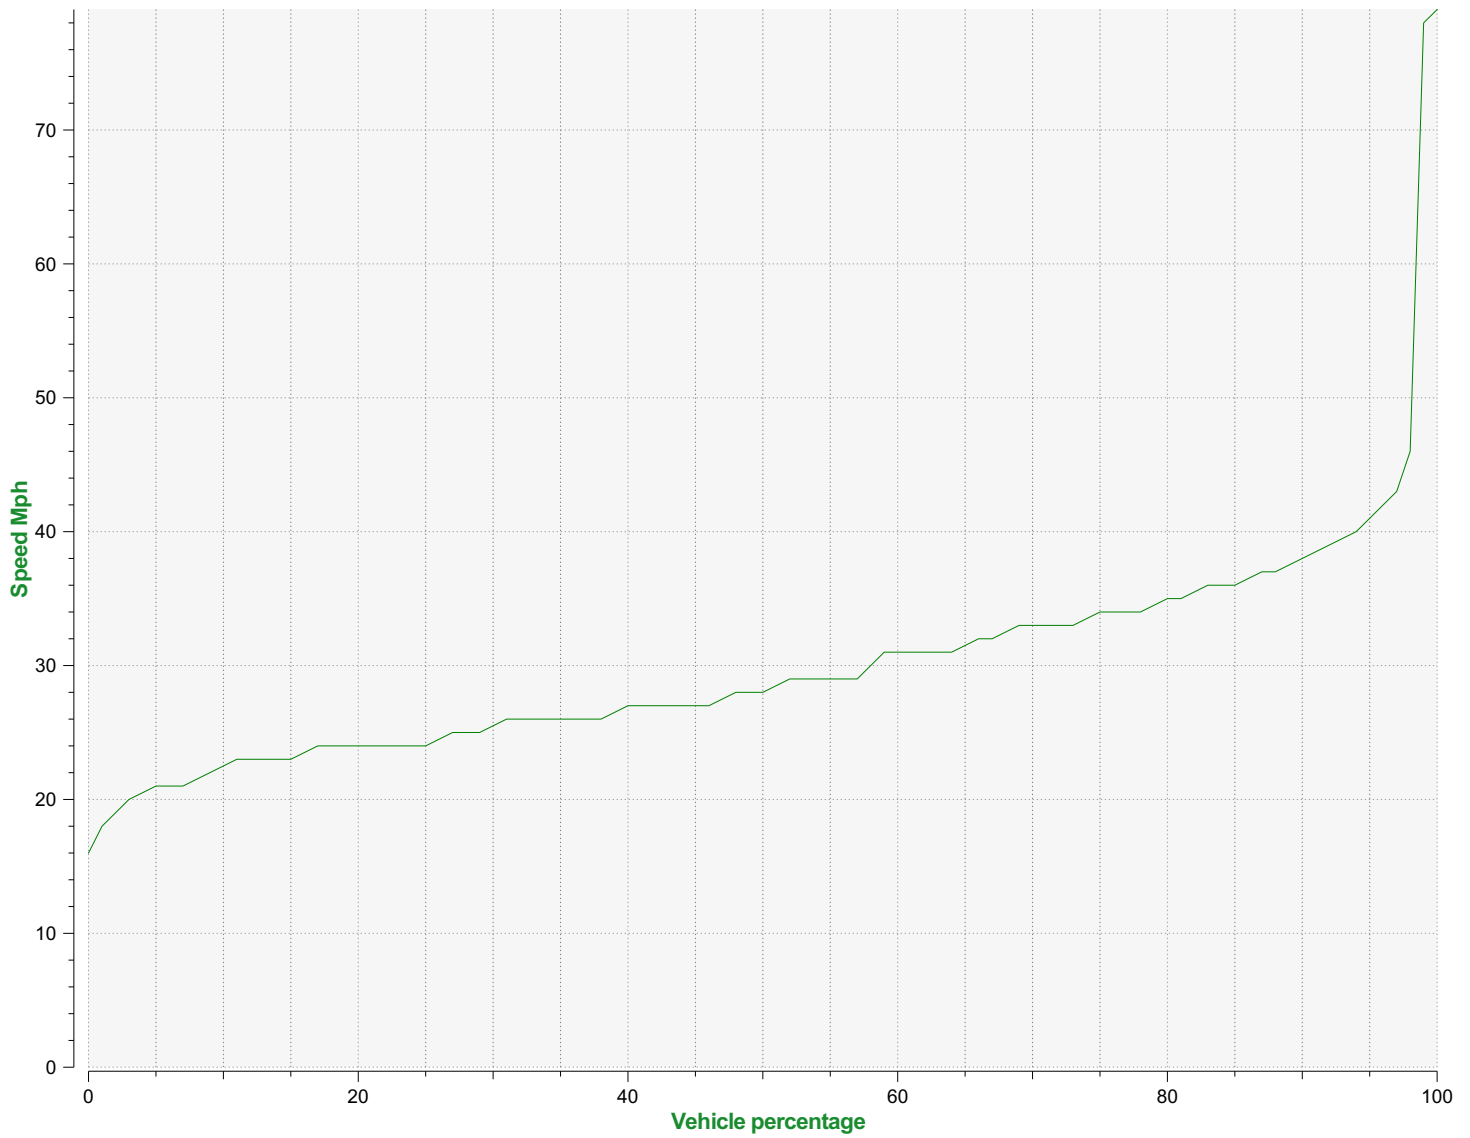

**Location:**

**Comments:**

Incoming vehicles

|   |                                     |
|---|-------------------------------------|
|  | <= 25 Mph : 12,401 - (27.59 %)      |
|  | 26 - 30 Mph : 11,318 - (25.18 %)    |
|  | 31 - 35 Mph : 12,581 - (27.99 %)    |
|  | 36 - 40 Mph : 6,024 - (13.40 %)     |
|  | 41 - 45 Mph : 1,865 - (4.15 %)      |
|  | 46 - 65 Mph (et +) : 761 - (1.69 %) |

**Start date:** Sunday, October 17, 2021 2:30 PM  
**End date:** Sunday, October 31, 2021 11:30 PM

**Location:**

**Comments:**

Outgoing vehicles

|   |                                  |
|---|----------------------------------|
|  | <= 25 Mph : 6,978 - (15.14 %)    |
|  | 26 - 30 Mph : 9,703 - (21.06 %)  |
|  | 31 - 35 Mph : 16,494 - (35.79 %) |
|  | 36 - 40 Mph : 8,973 - (19.47 %)  |
|  | 41 - 45 Mph : 2,671 - (5.80 %)   |

**Start date:** Sunday, October 17, 2021 2:30 PM  
**End date:** Sunday, October 31, 2021 11:30 PM

**Location:**

**Comments:**

**Speed percentiles (incoming)**

**V30:** 25.00Mph **V50:** 28.00Mph **V85:** 36.00Mph

**Start date:** Sunday, October 17, 2021 2:30 PM  
**End date:** Sunday, October 31, 2021 11:30 PM

**Location:**

**Comments:**

**Speed percentile(outgoing)**

**V30:** 27.00Mph    **V50:** 31.00Mph    **V85:** 38.00Mph