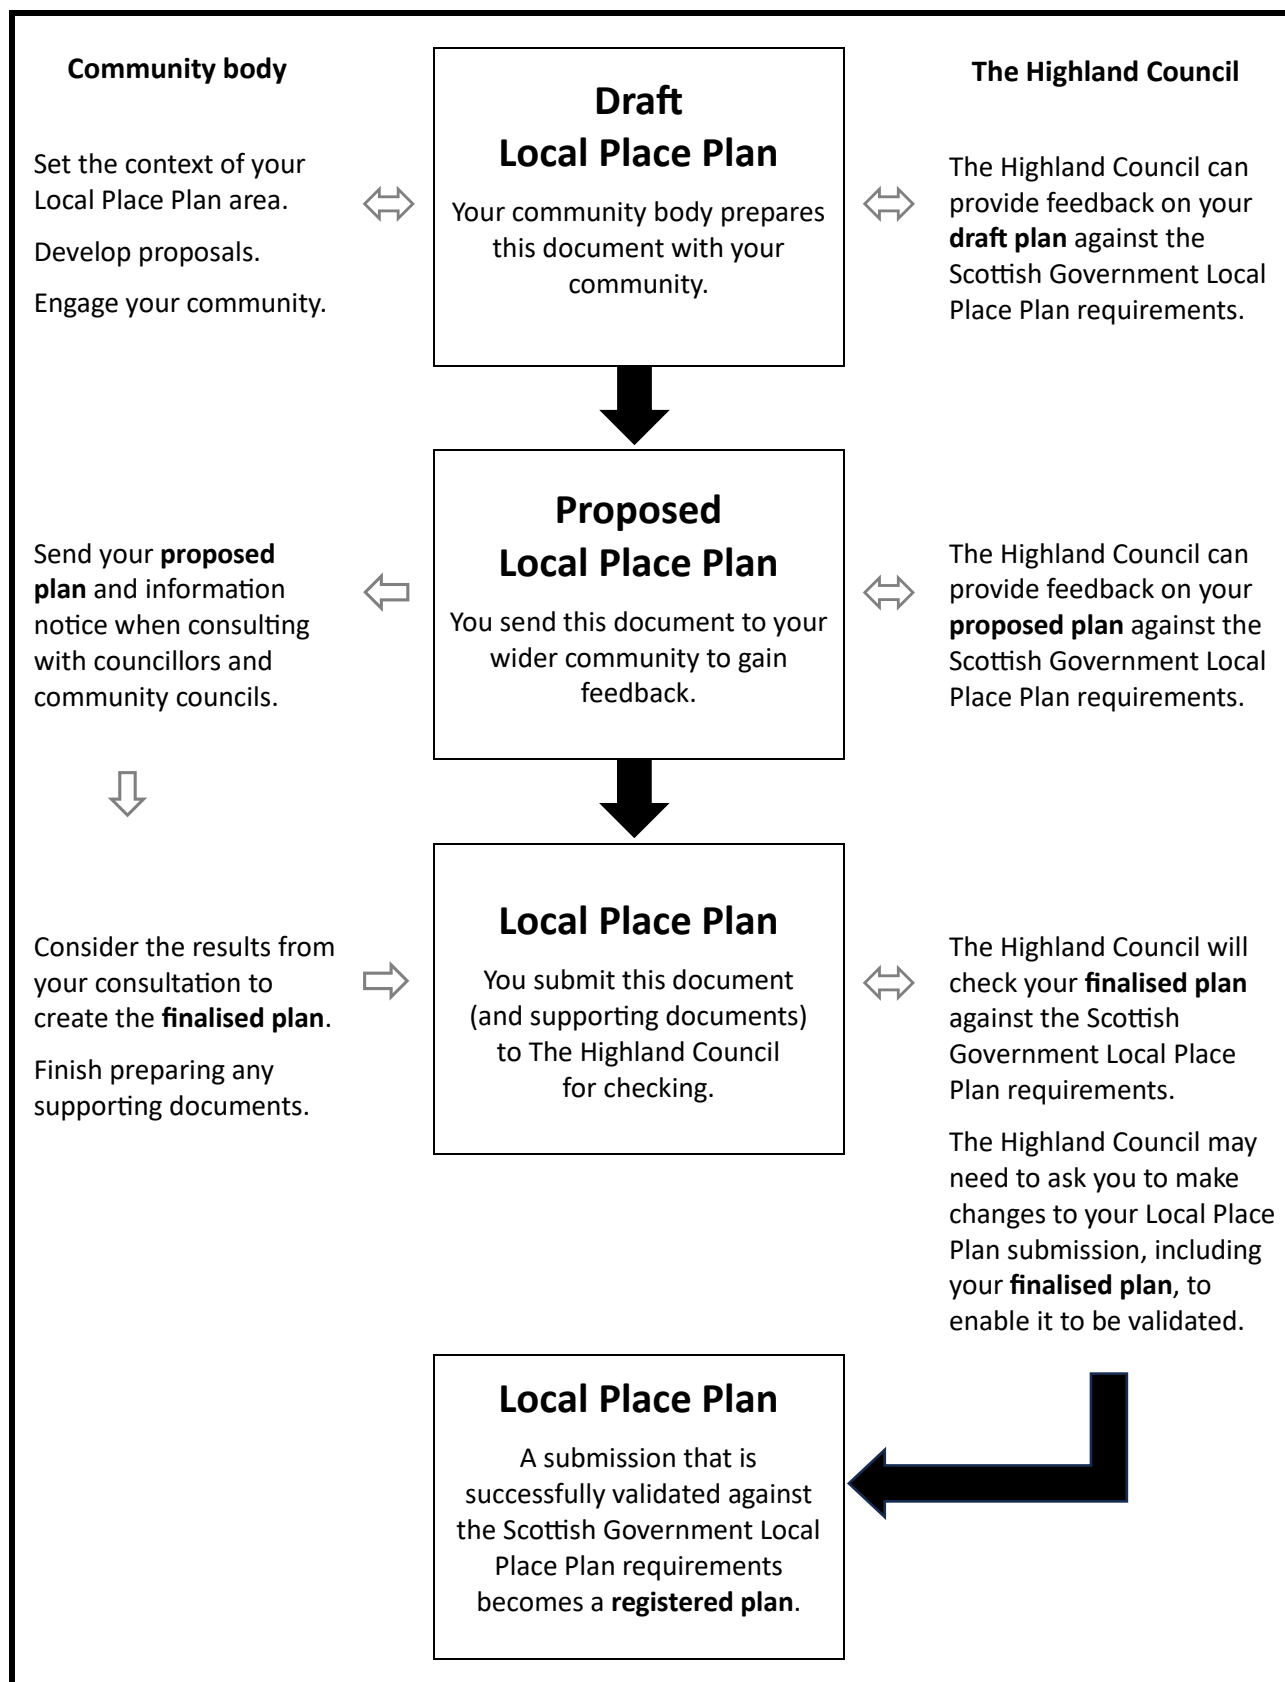

Local Place Plan Preparation Flow Chart

Note: In the Local Place Plan Preparation Flow Chart, the use of the terms ‘you’ or ‘your’ are referring to the community body (community council or community-controlled body) who is preparing the Local Place Plan.