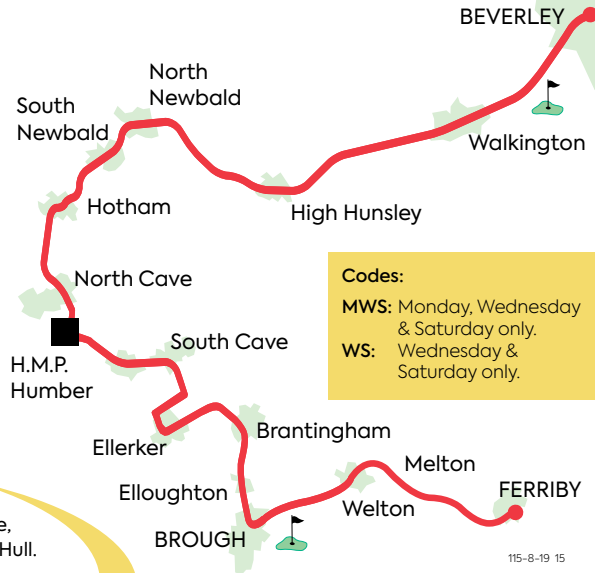

Ferriby : Brough : Brantingham : South Cave : North Cave : Beverley

Monday, Wednesday & Saturday

	MWS	WS
Ferriby Melton Road.....	0845	1315
Ferriby Corby Park.....	0850	1320
Melton Bottom.....	0853	1323
Brough Welton Road.....	0858	1328
Brough Morrisons.....	0859	1329
Elloughton EY Depot.....	0905	1335
Brantingham Village.....	0908	1338
Ellerker Village.....	0911	1341
South Cave Market Place.....	0916	1346
South Cave West End.....	0920	1350
H.M.P. Humber Everthorpe.....	0925	1355
H.M.P. Humber Wolds.....	0926	1356
North Cave Memorial.....	0929	1359
Hotham.....	0935	1405
North Newbald Church Mount.....	0940	1410
Walkington L. Weighton Crossroads..	0953	1423
Beverley Bus Station.....	1005	1435

	MWS	WS
Beverley Bus Station.....	1200	1655
Walkington L. Weighton Crossroads..	1212	1707
North Newbald Church Mount.....	1225	1720
Hotham.....	1230	1725
North Cave Memorial.....	1237	1732
H.M.P. Humber Wolds.....	1239	1734
H.M.P. Humber Everthorpe.....	1240	1735
South Cave West End.....	1244	1739
South Cave Market Place.....	1248	1743
Ellerker Village.....	1252	1747
Brantingham Village.....	1256	1751
Elloughton EY Depot.....	1300	1755
Brough Morrisons.....	1304	1759
Brough Welton Road.....	1305	1800
Melton Bottom.....	1309	1804
Ferriby Melton Road.....	1311	1806
Ferriby Corby Park.....	1316	1811

This service is provided with financial support from East Riding of Yorkshire Council.

BusLine: 01482 59 29 29
eastyorkshirebuses.co.uk

Local Bus Travel Centre,
Paragon Interchange, Hull.