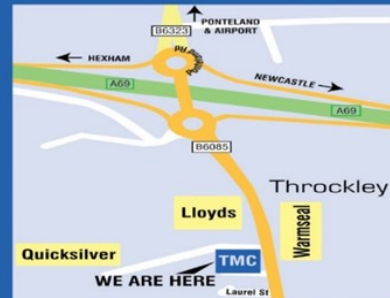

MOTs
FROM
£40
We do classes 4,5 & 7

• SERVING THE LOCAL COMMUNITY SINCE 1999 •

www.tmcgarage.co.uk

Call us: 0191 267 8322

Or email: info@tmcgarage.co.uk

3 Gradys Yard • Throckley • NE15 9EP

* All types of chimneys swept -
open fires, stoves, gas fires &
Rayburns/Agas