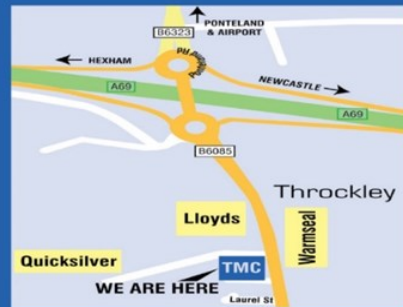

MOTs
FROM
£40
We do classes 4,5 & 7

• SERVING THE LOCAL COMMUNITY SINCE 1999 •

www.tmcgarage.co.uk

Call us: 0191 267 8322

Or email: info@tmcgarage.co.uk

3 Gradys Yard • Throckley • NE15 9EP

PREMIER
CHIMNEY SWEEPING SERVICES