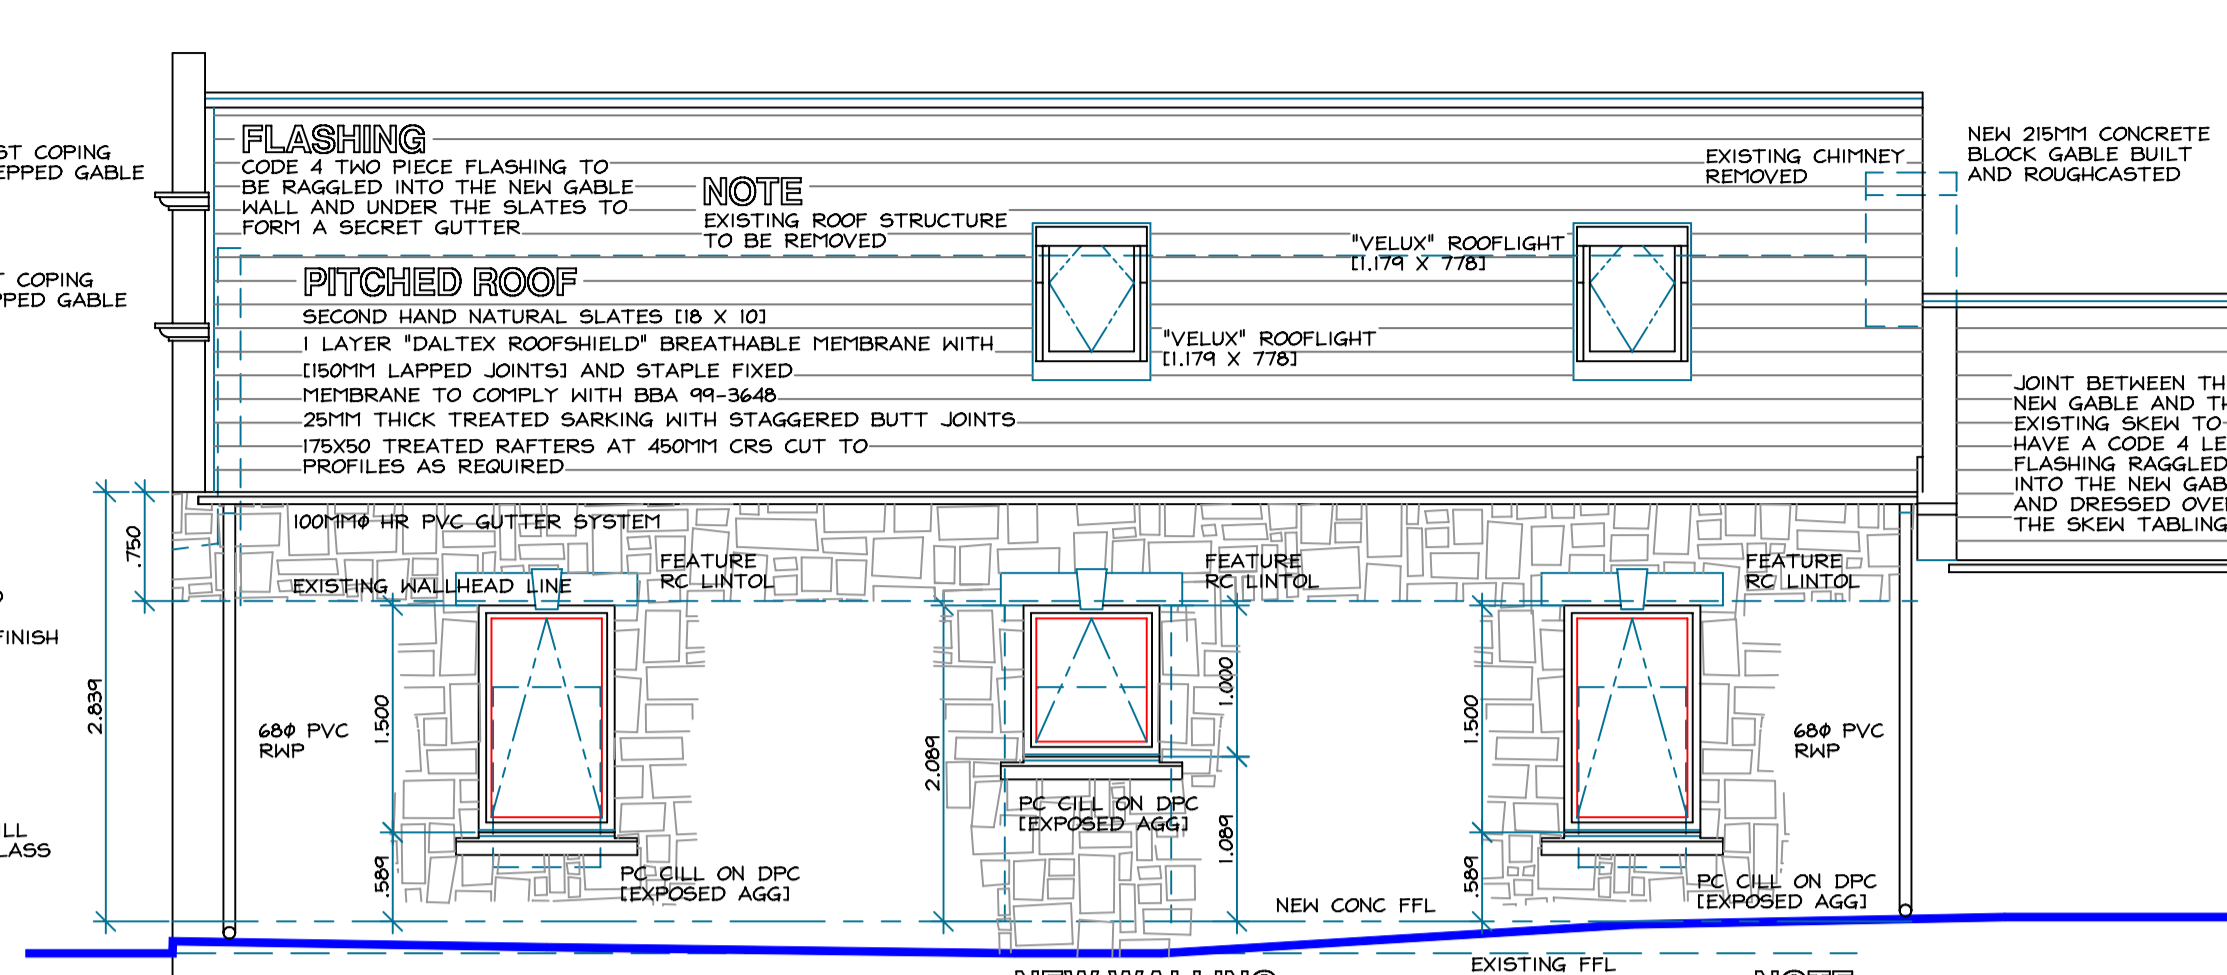

West Elevation 1:50

North Elevation 1:50

West Elevation 1:50

[Streetscape] Cross Section "B-B" 1:50

Cross Section "C-C" 1:50

[Streetscape] Cross Section "A-A" 1:50

REVISIONS

GP Waypoint Design

ALTERATIONS TO FORMER HOUSE/GARAGE BUILDING AT 24 GREAT EASTERN ROAD PORTESSIE BUCKIE TO FORM DWELLING HOUSE FOR JR (NORTH) LTD

JOB

General Arrangement
[Subjects As-Proposed]
DRAWING

SCALE 1:50
DATE JULY 2020
DRAWN BY G J PHILIP

DRAWING No HC-926-03

GORDON J PHILIP
[GP WAYPOINT DESIGN]
6 FLEURS PLACE
ELGIN IV31 1ST
MOB 07717 523463