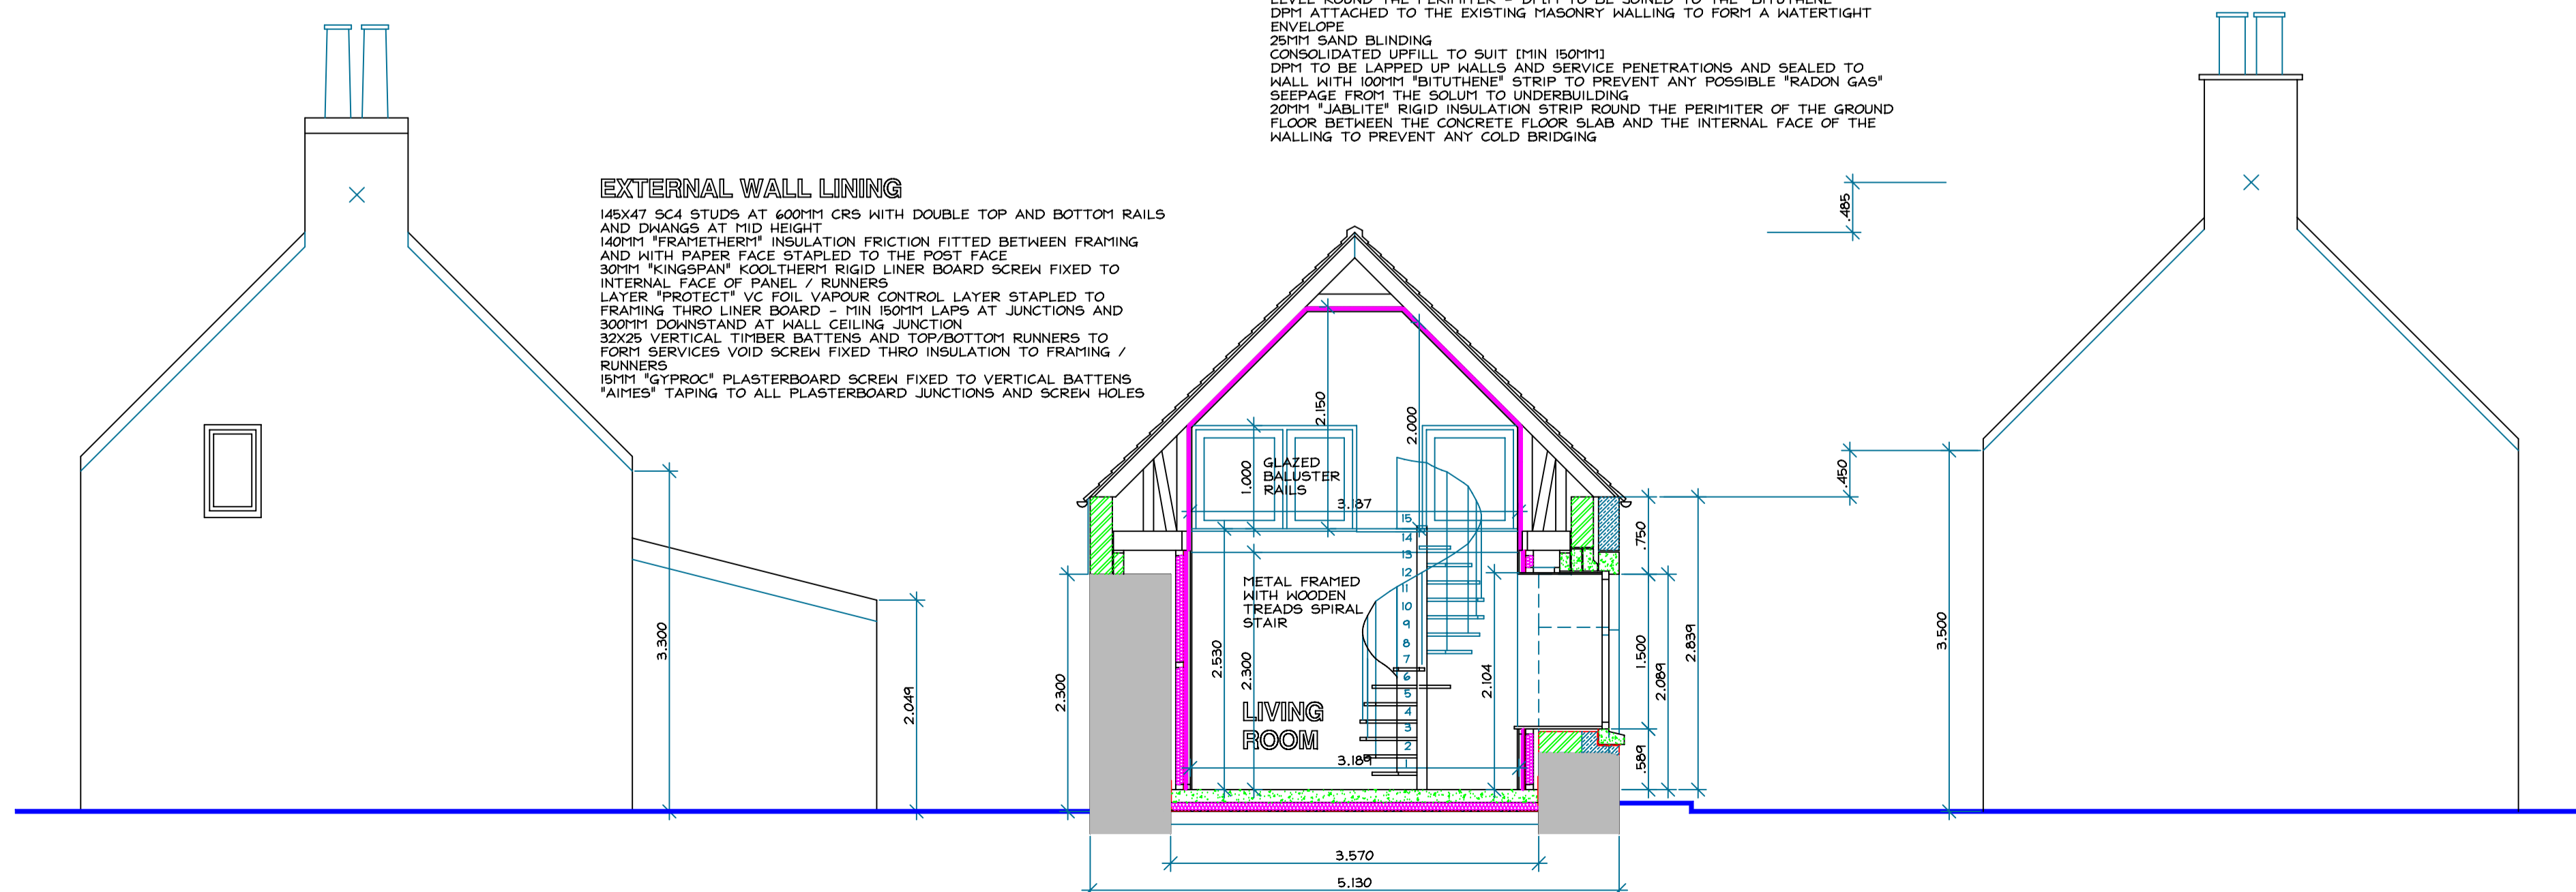

West Elevation 1:50

North Elevation 1:50

West Elevation 1:50

[Streetscape] Cross Section "B-B" 1:50

Cross Section "C-C" 1:50

[Streetscape] Cross Section "A-A" 1:50

REVISIONS

GP Waypoint Design

ALTERATIONS TO FORMER HOUSE/GARAGE BUILDING AT 24 GREAT EASTERN ROAD PORTESSIE BUCKIE TO FORM DWELLING HOUSE FOR JR (NORTH) LTD

JOB

General Arrangement
[Subjects As-Proposed]
DRAWING

SCALE 1:50
DATE JULY 2020
DRAWN BY G J PHILIP

DRAWING No HC-926-03

GORDON J PHILIP
[GP WAYPOINT DESIGN]
6 FLEURS PLACE
ELGIN IV31 1ST
MOB 07717 523463