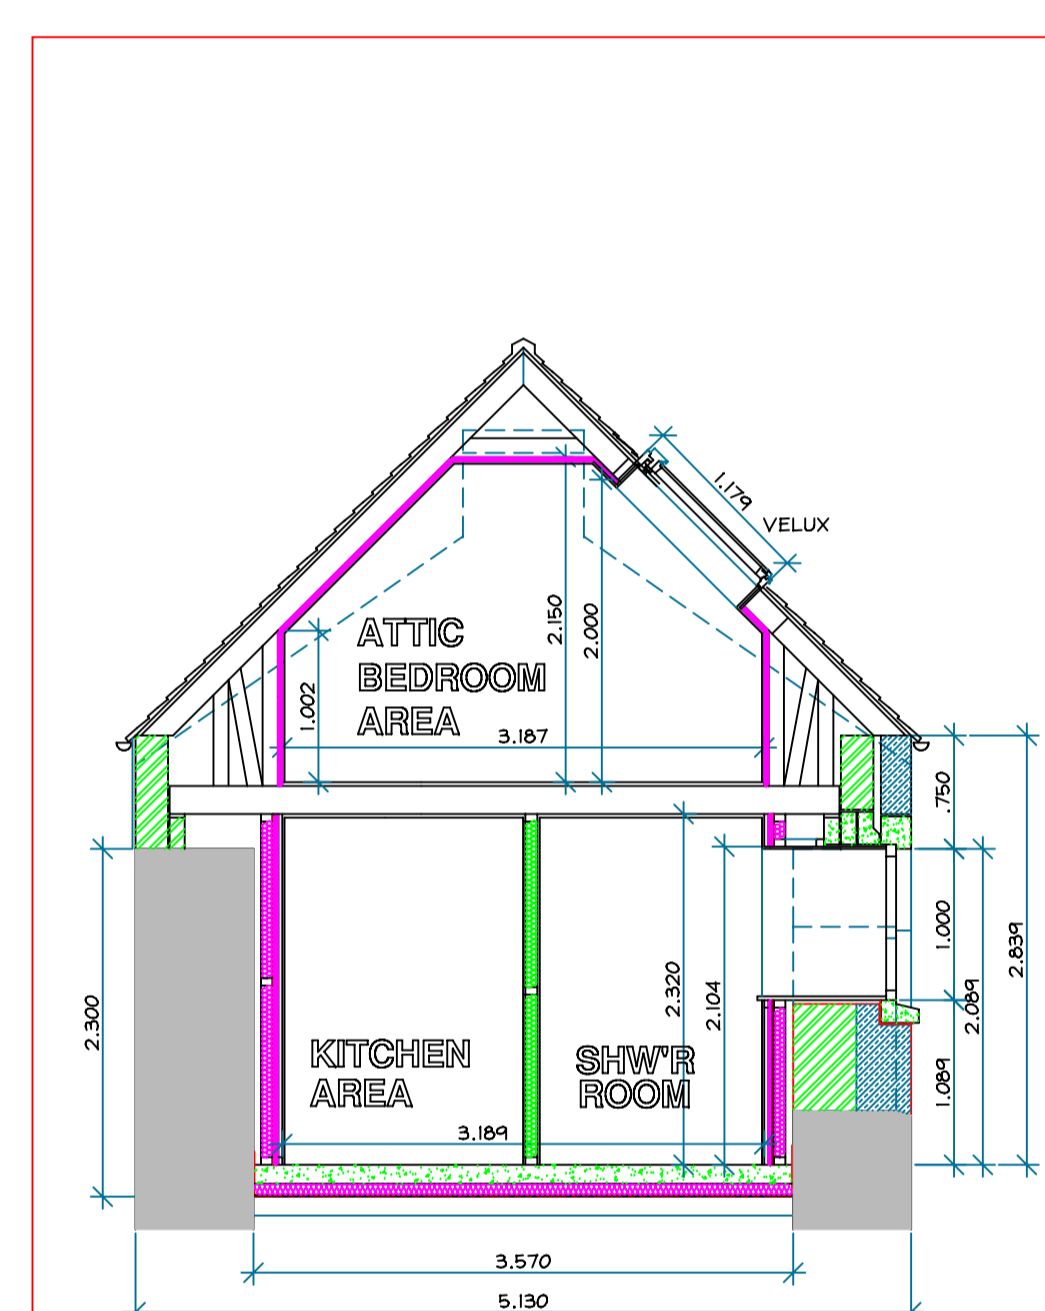

West Elevation 1:50

North Elevation 1:50

West Elevation 1:50

[Streetscape] Cross Section "B-B" 1:50

Cross Section "C-C" 1:50

[Streetscape] Cross Section "A-A" 1:50

REVISIONS

GP Waypoint Design

ALTERATIONS TO FORMER HOUSE/GARAGE BUILDING AT 24 GREAT EASTERN ROAD PORTESSIE BUCKIE TO FORM DWELLING HOUSE FOR JR (NORTH) LTD

JOB

General Arrangement
[Subjects As-Proposed]
DRAWING

SCALE 1:50
DATE JULY 2020
DRAWN BY G J PHILIP

DRAWING No HC-926-03

GORDON J PHILIP
[GP WAYPOINT DESIGN]
6 FLEURS PLACE
ELGIN IV31 1ST
MOB 07717 523463