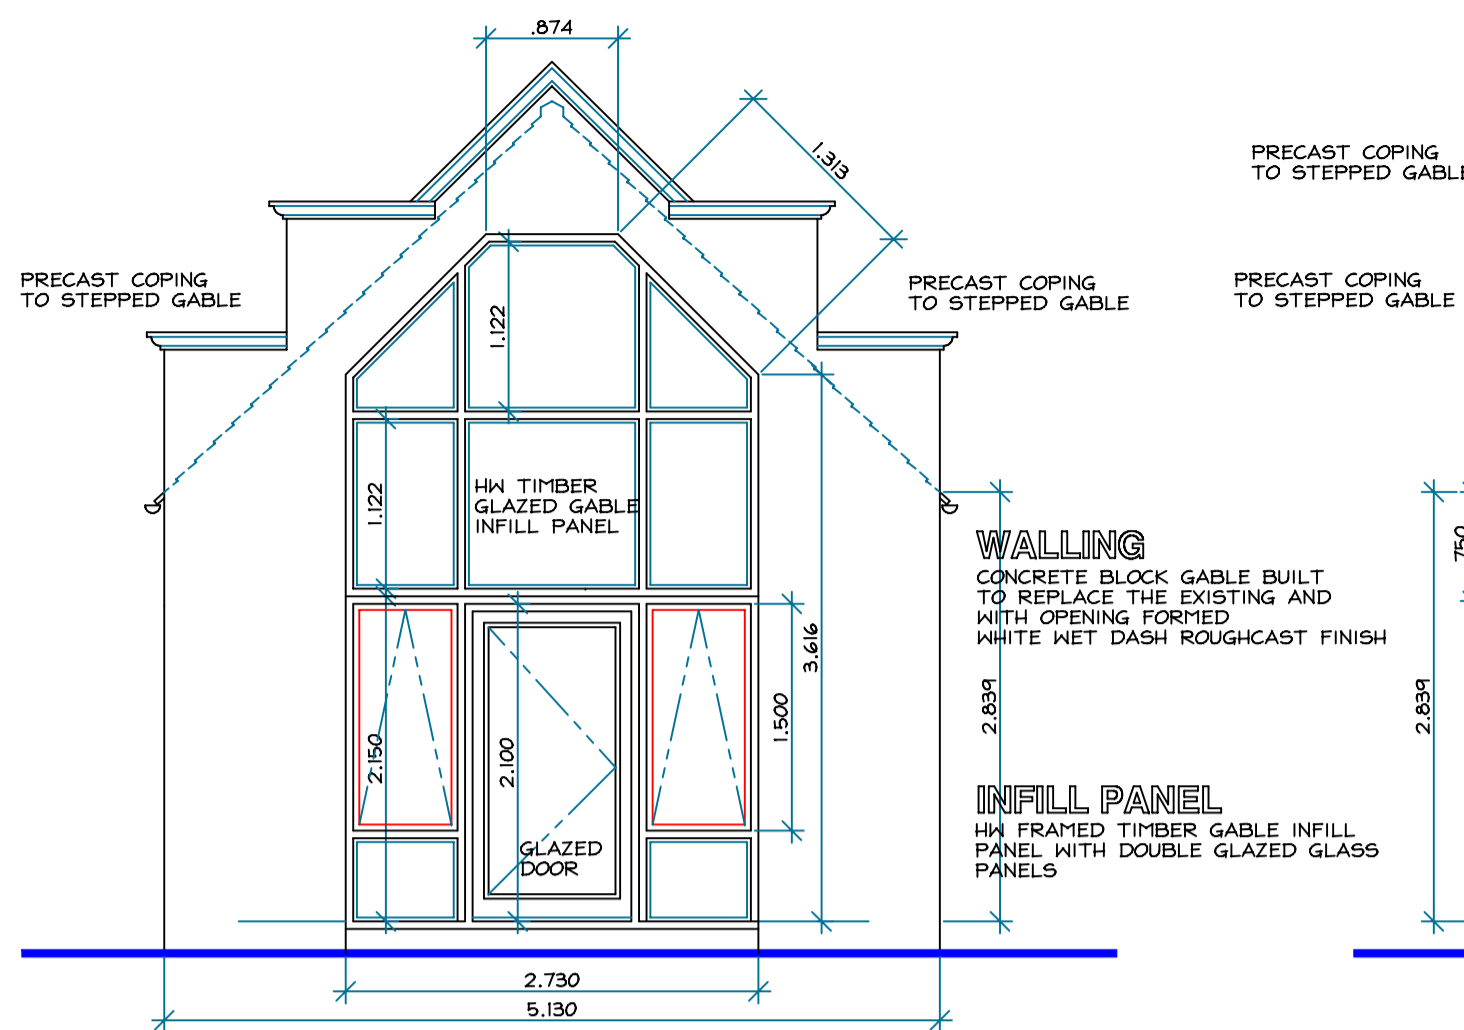

West Elevation 1:50

North Elevation 1:50

West Elevation 1:50

[Streetscape] Cross Section "B-B" 1:50

Cross Section "C-C" 1:50

[Streetscape] Cross Section "A-A" 1:50

REVISIONS

GP Waypoint Design

ALTERATIONS TO FORMER HOUSE/GARAGE BUILDING AT 24 GREAT EASTERN ROAD PORTESSIE BUCKIE TO FORM DWELLING HOUSE FOR JR (NORTH) LTD

JOB

General Arrangement
[Subjects As-Proposed]
DRAWING

SCALE 1:50
DATE JULY 2020
DRAWN BY G J PHILIP