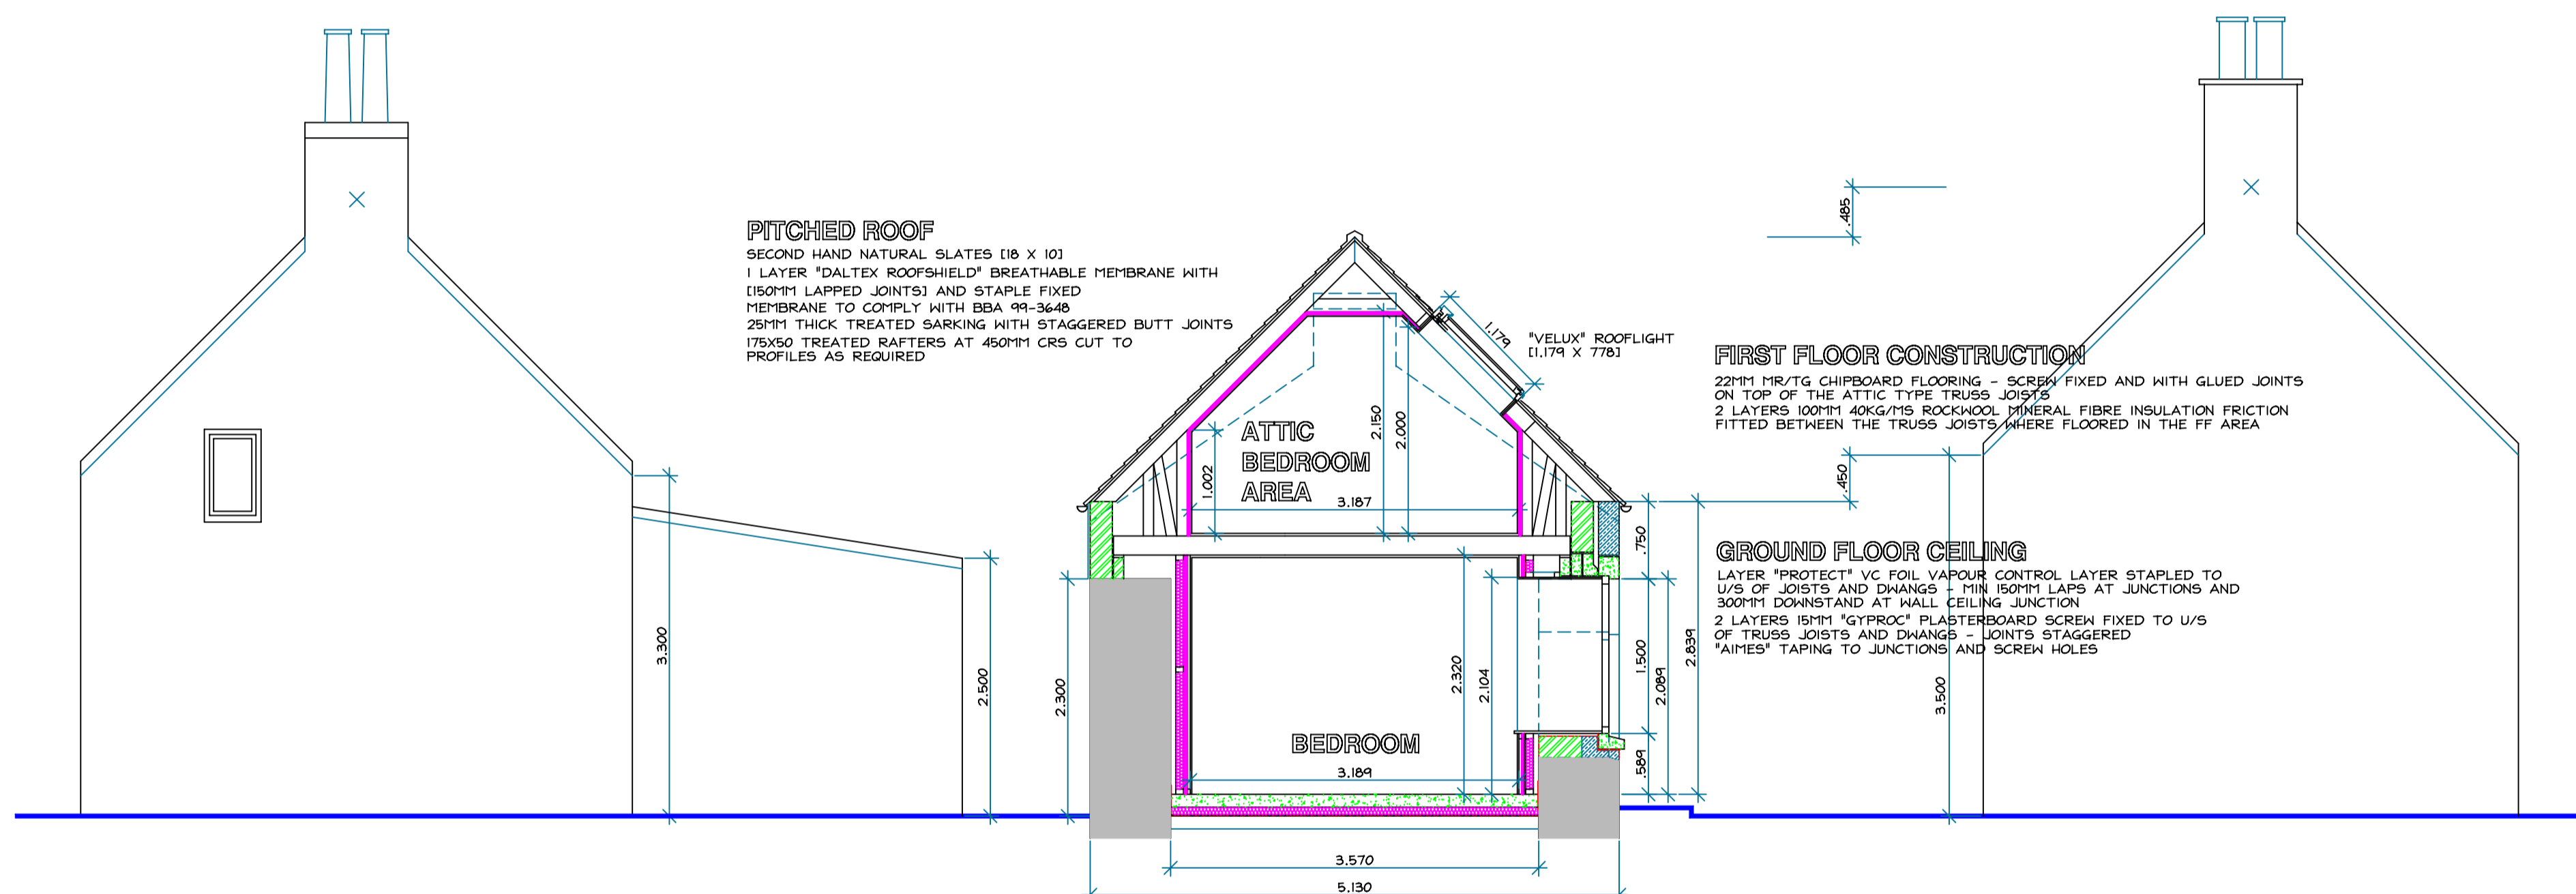

West Elevation 1:50

North Elevation 1:50

West Elevation 1:50

[Streetscape] Cross Section "B-B" 1:50

Cross Section "C-C" 1:50

[Streetscape] Cross Section "A-A" 1:50

REVISIONS

GP Waypoint Design

ALTERATIONS TO FORMER HOUSE/GARAGE BUILDING AT 24 GREAT EASTERN ROAD PORTESSIE BUCKIE TO FORM DWELLING HOUSE FOR JR (NORTH) LTD

JOB

General Arrangement
[Subjects As-Proposed]
DRAWING

SCALE 1:50
DATE JULY 2020
DRAWN BY G J PHILIP

DRAWING No HC-926-03

GORDON J PHILIP
[GP WAYPOINT DESIGN]
6 FLEURS PLACE
ELGIN IV31 1ST
MOB 07717 523463