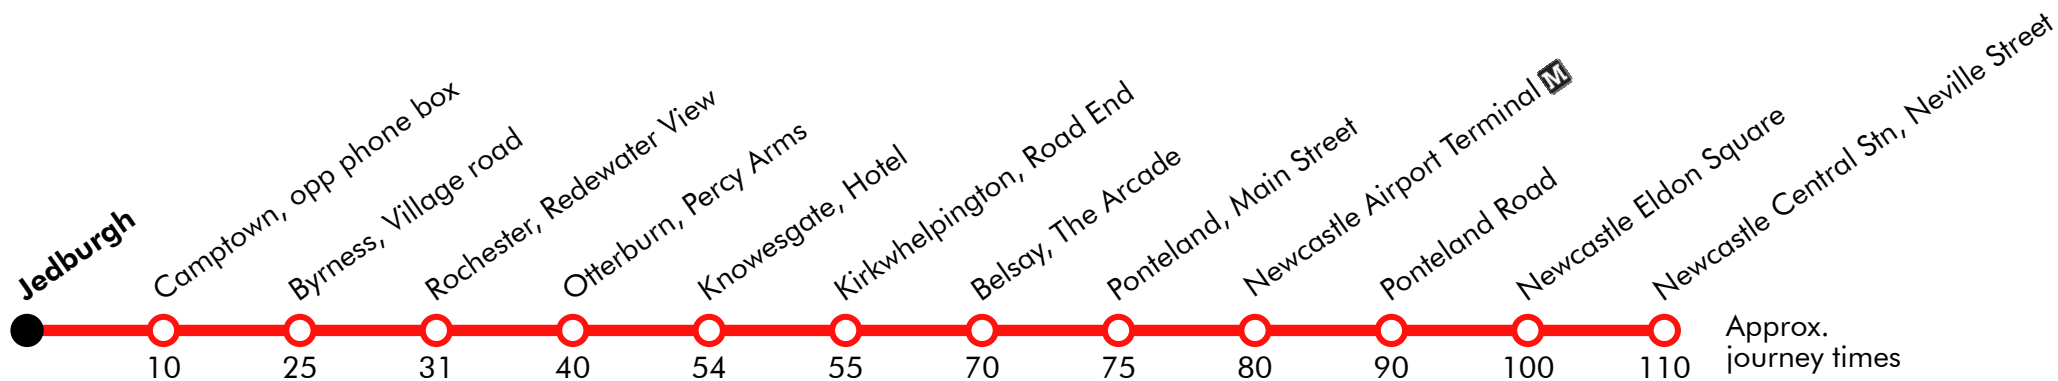

131

Jedburgh - Newcastle

Effective from: 26/05/2020

Peter Hogg of Jedburgh: 01835 863 755

Monday to Friday

Jedburgh	0910
Camptown, opp phone box	0920
Byrness, Village road	0935
Rochester, Redewater View	0941
Otterburn, Percy Arms	0950
Knowesgate, Hotel	1004
Kirkwhelpington, Road End	1005
Belsay, The Arcade	1020
Ponteland, Main Street	1025
Newcastle Airport Terminal	1030
Ponteland Road	1040
Newcastle Eldon Square	1050
Newcastle Central Stn, Neville Street	1100